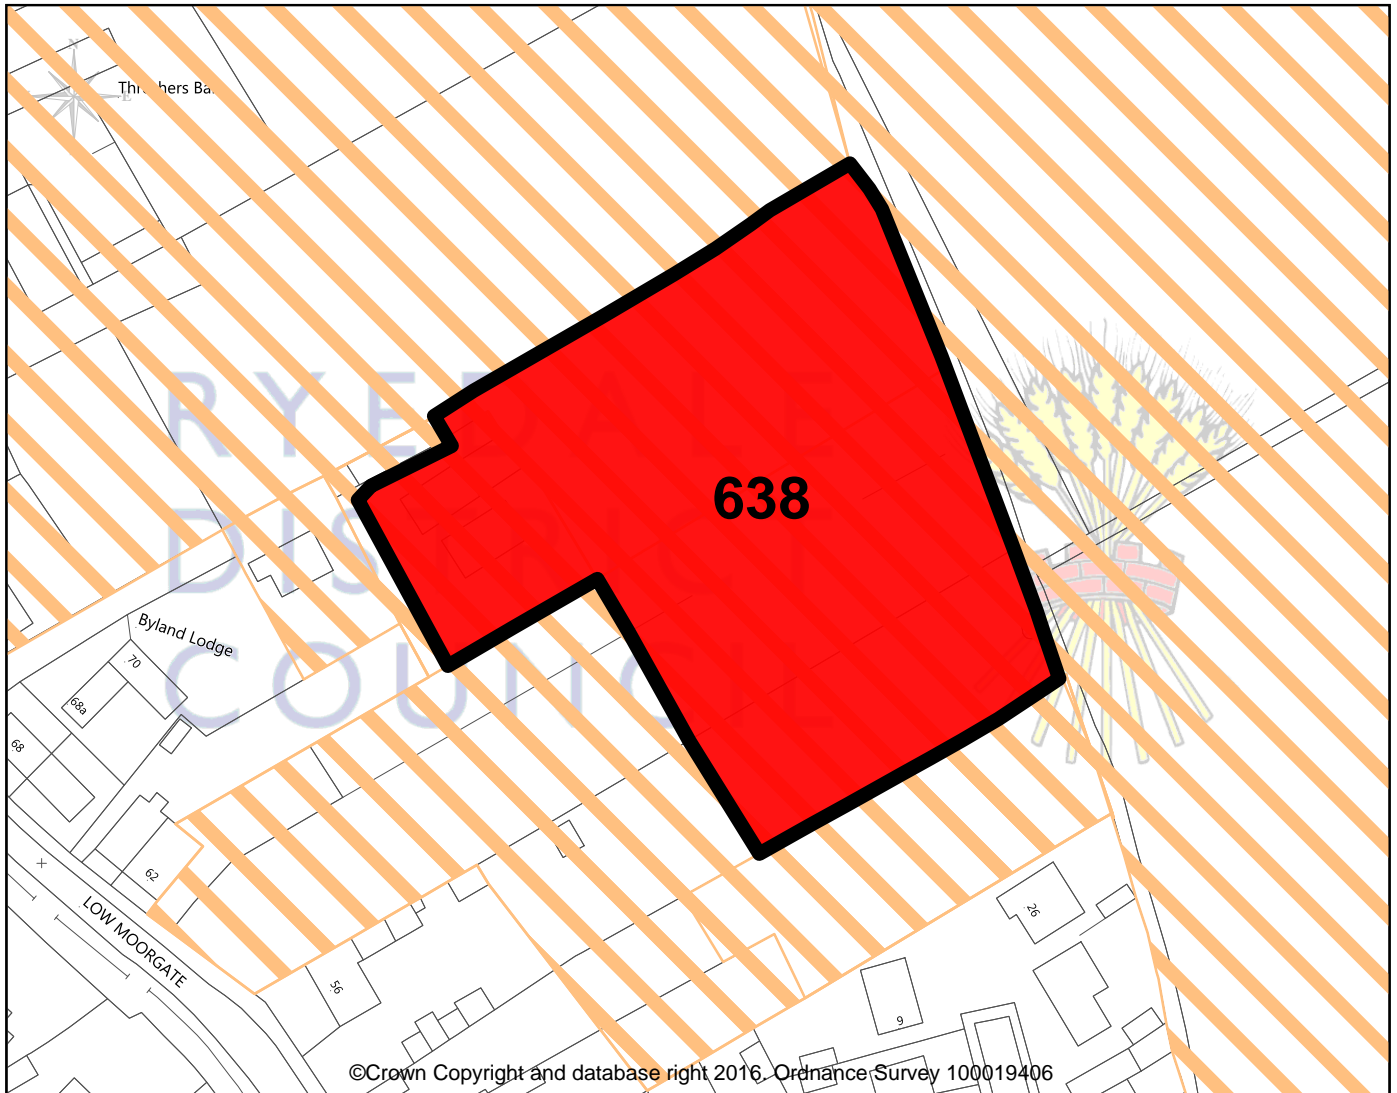

Rillington

Site No. 638

RYEDALE
DISTRICT
COUNCIL

1 : 1250

Google Image
Not Available

OS Map Key:

- Submitted Site
- Other Submitted Sites

Site Information

Parish:	Rillington
Site No:	638
Address:	Land at 56 Low Moorgate, Rillington
Proposed Use:	Residential
Area:	0.68Ha
Owner/Agent:	Lilian Coulson obh Mr JB Cook