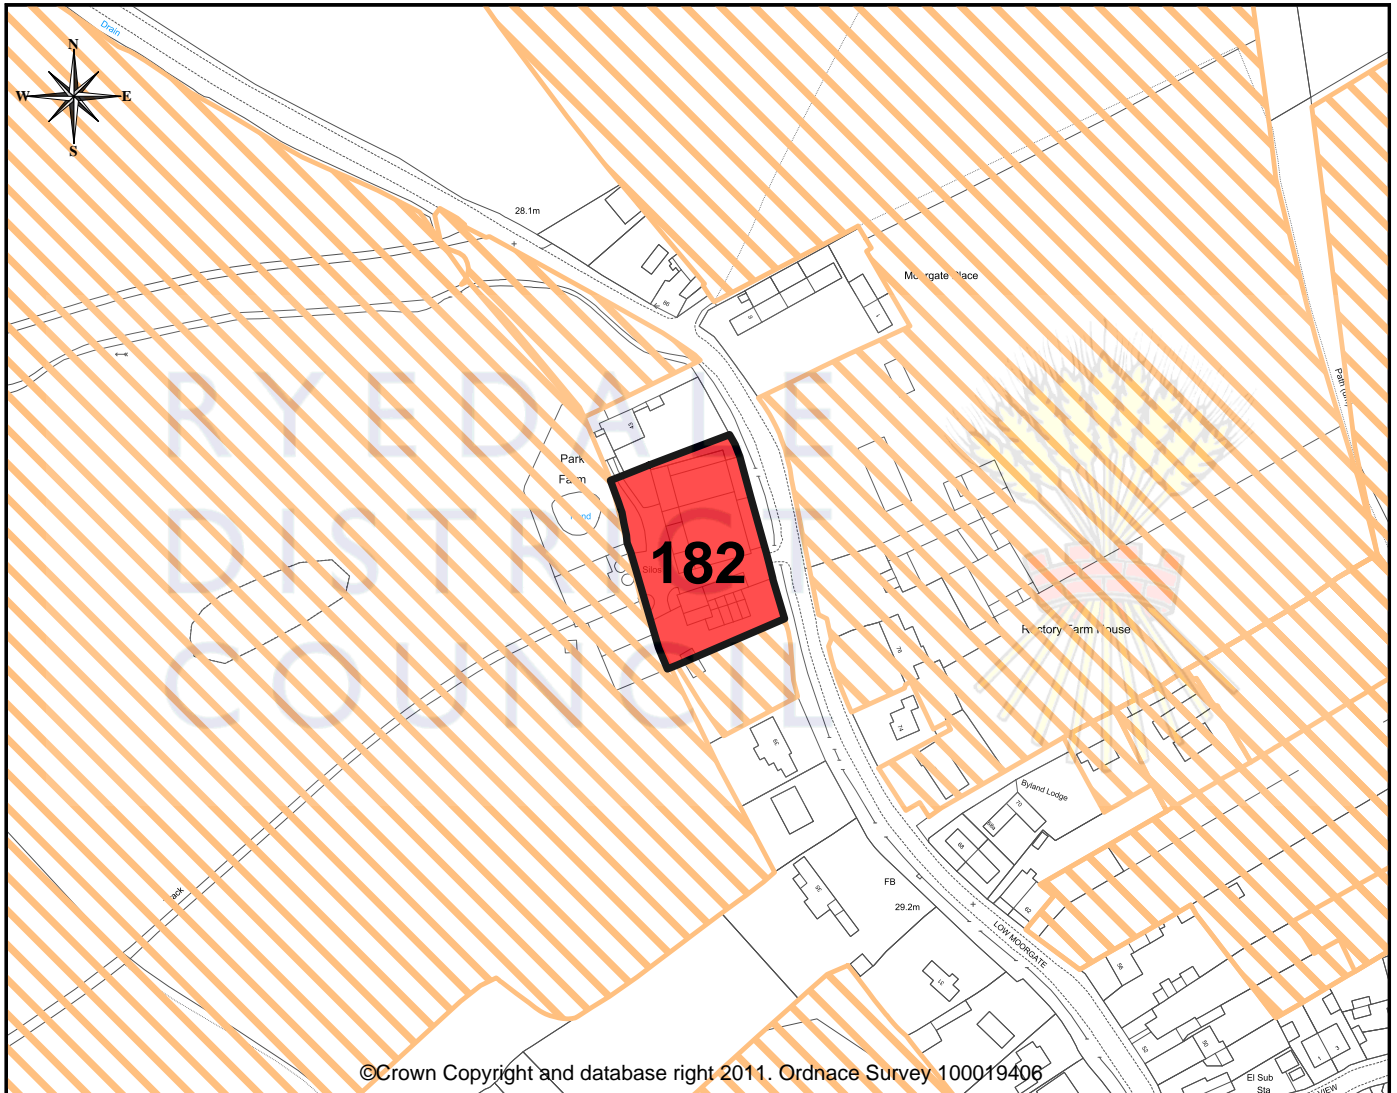

## Site No. 182

RYEDALE  
DISTRICT  
COUNCIL

©Crown Copyright and database right 2011. Ordnance Survey 100019406

1 : 2500

### OS Map Key:

- Submitted Site
- Other Submitted Sites