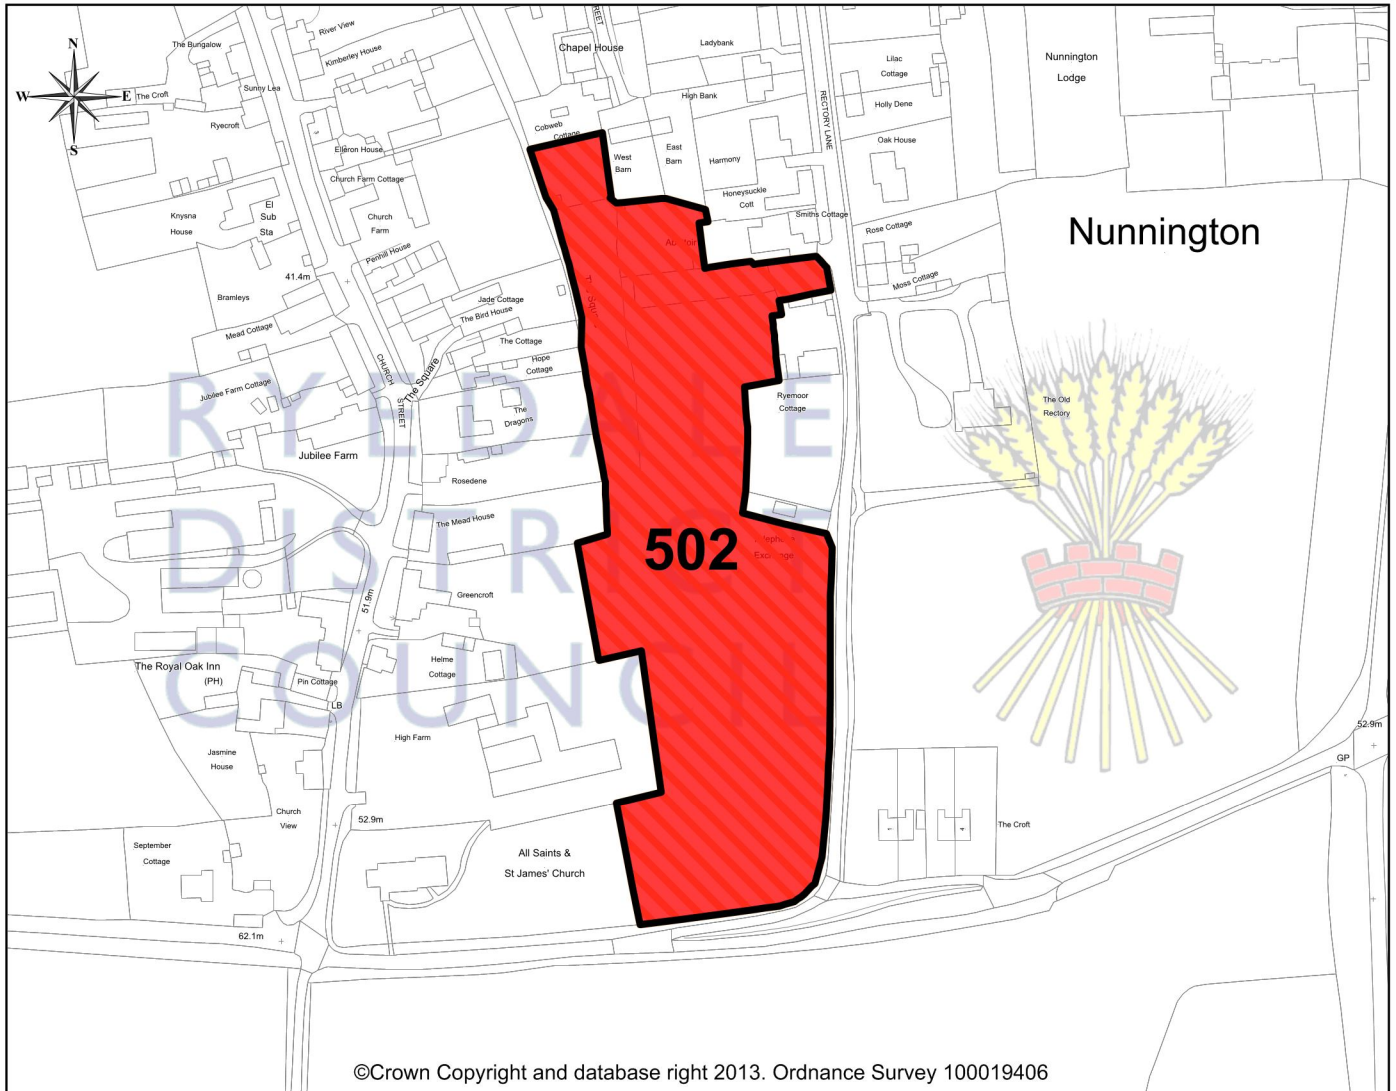

Nunnington

Site No. 502

RYEDALE
DISTRICT
COUNCIL

©Crown Copyright and database right 2013. Ordnance Survey 100019406

1 : 2500

Google Image
Not Available

OS Map Key:

- Submitted Site
- Other Submitted Sites

Site Information

Parish:	Nunnington
Site No:	502
Address:	Land South and West of Ryemoor, Rectory Lane
Proposed Use:	Mixed Use
Area:	1.51 Ha
Owner/Agent:	Peter Greenwood and Co on behalf of Nunnington Estate