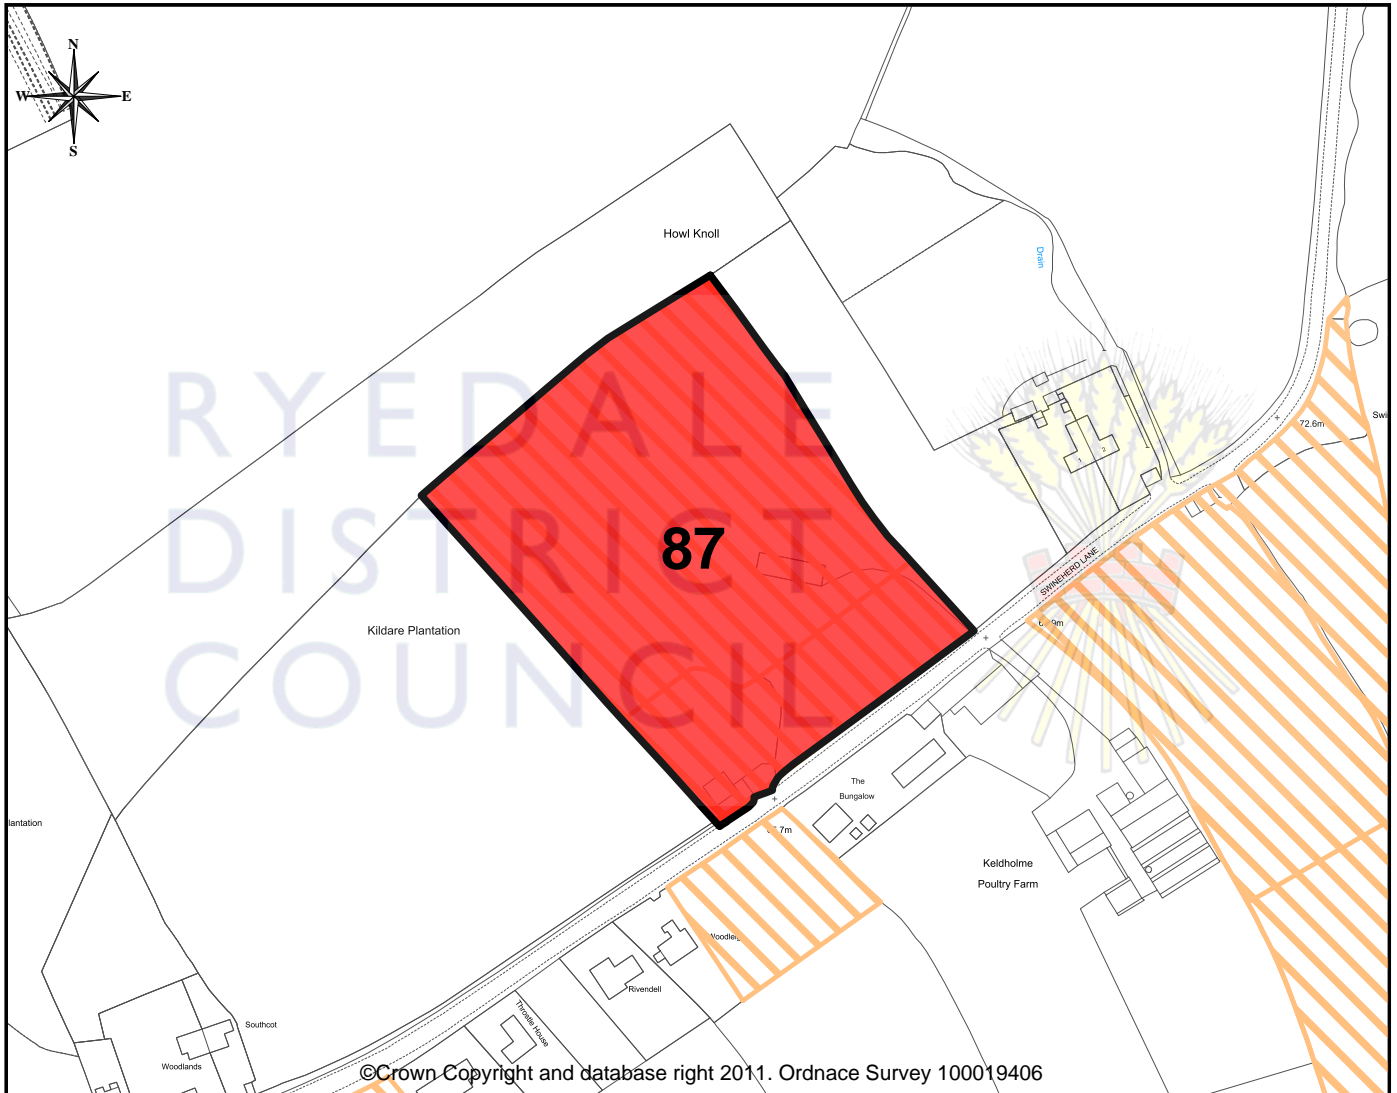

# Kirkbymoorside

Site No. 87

RYEDALE  
DISTRICT  
COUNCIL

1 : 2500

### OS Map Key:

- Submitted Site
- Other Submitted Sites

### Site Information

<b>Parish:</b>	Kirkbymoorside
<b>Site No:</b>	87
<b>Address:</b>	Old Brickworks, North of Swineherd Lane
<b>Proposed Use:</b>	Residential
<b>Area:</b>	1.65 Ha
<b>Owner/Agent:</b>	S P Collier