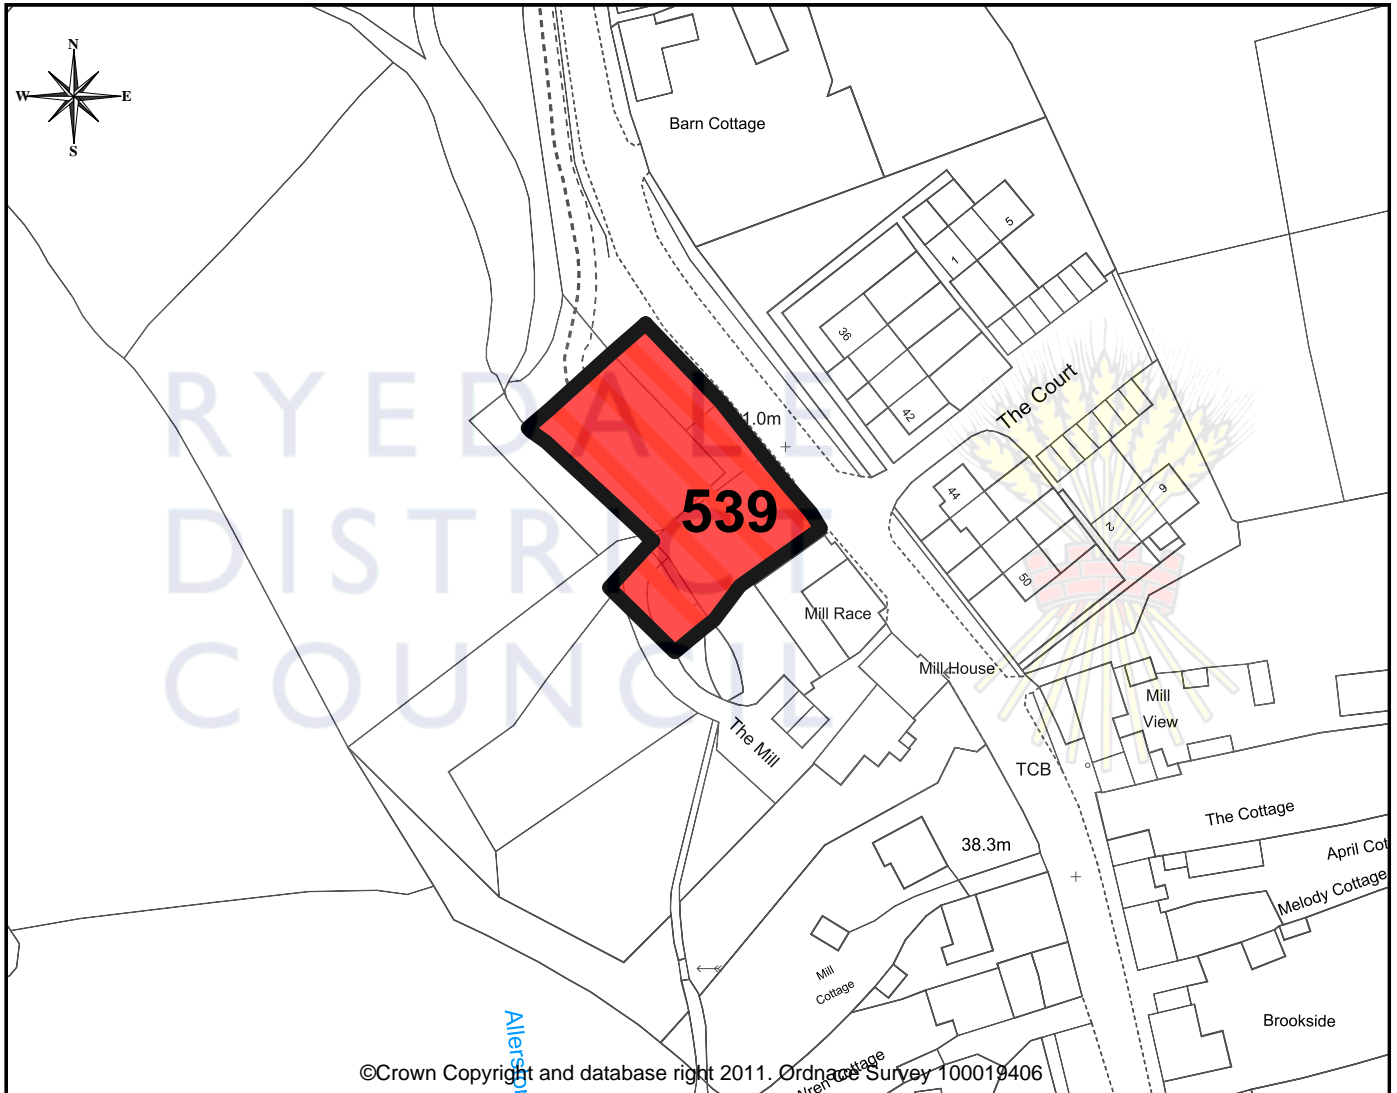

# Allerston

## Site No. 539

RYEDALE  
DISTRICT  
COUNCIL

© Crown Copyright and database right 2011. Ordnance Survey 100019406

1 : 1250

### OS Map Key:

- Submitted Site
- Other Submitted Sites

### Site Information

<b>Parish:</b>	Allerston
<b>Site No:</b>	539
<b>Address:</b>	Land to the North of Allerston Mill
<b>Proposed Use:</b>	Residential
<b>Area:</b>	0.12 Ha
<b>Owner/Agent:</b>	Patrick Sutor & Associates on behalf of Mr M Green