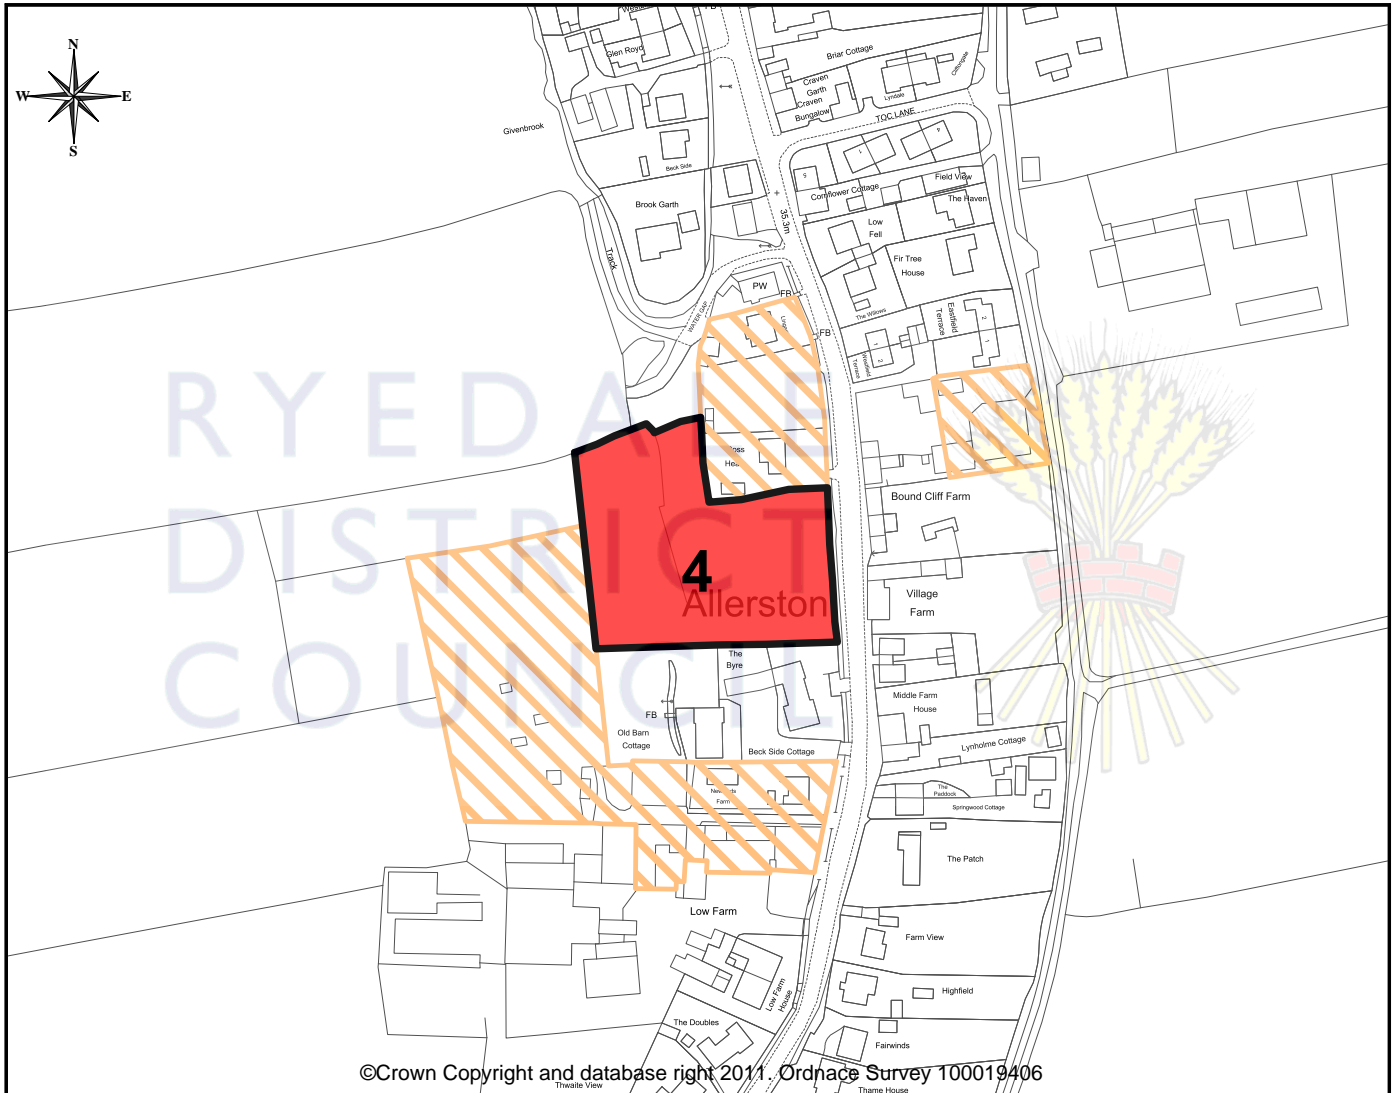

Allerston

Site No. 4

RYEDALE
DISTRICT
COUNCIL

1 : 2500

OS Map Key:

- Submitted Site
- Other Submitted Sites

Site Information

Parish:	Allerston
Site No:	4
Address:	Land adjacent to Old Barn Cottage, Middle Farm, Main Street
Proposed Use:	Residential
Area:	0.49 Ha
Owner/Agent:	Architectural Design on behalf of Mr R G Winn & Mrs L R Foster