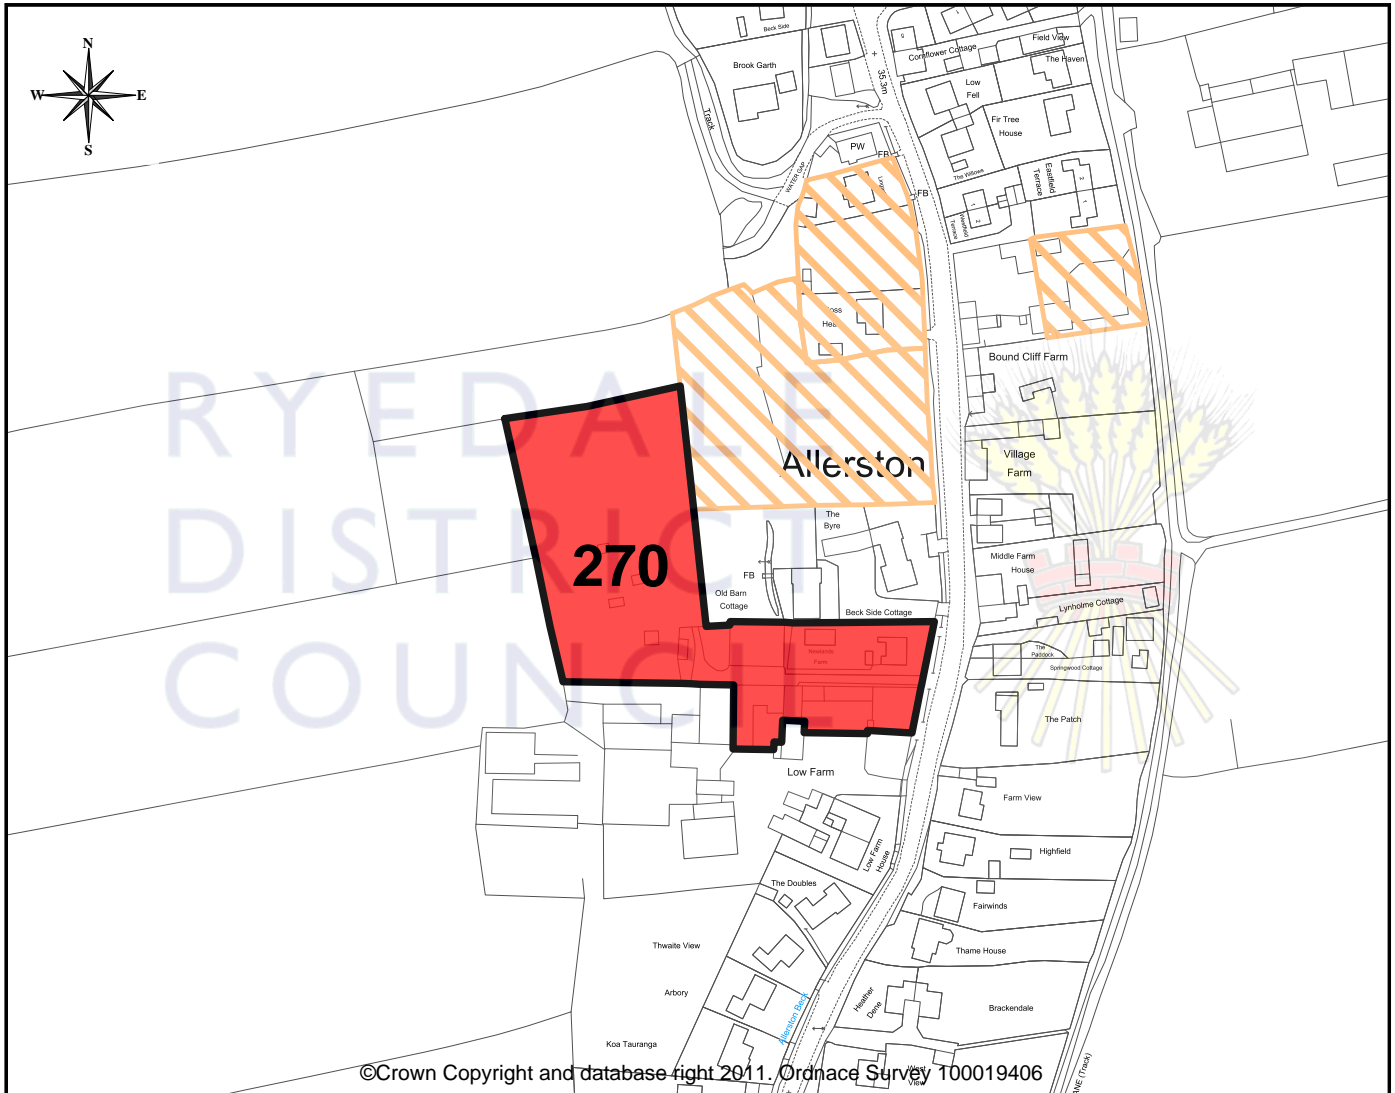

Allerston

Site No. 270

RYEDALE
DISTRICT
COUNCIL

©Crown Copyright and database right 2011. Ordnance Survey 100019406

1 : 2500

OS Map Key:

- Submitted Site
- Other Submitted Sites

Site Information

Parish:	Allerston
Site No:	270
Address:	Newlands Farm, Main Street
Proposed Use:	Residential
Area:	0.75 Ha
Owner/Agent:	North Yorkshire County Council