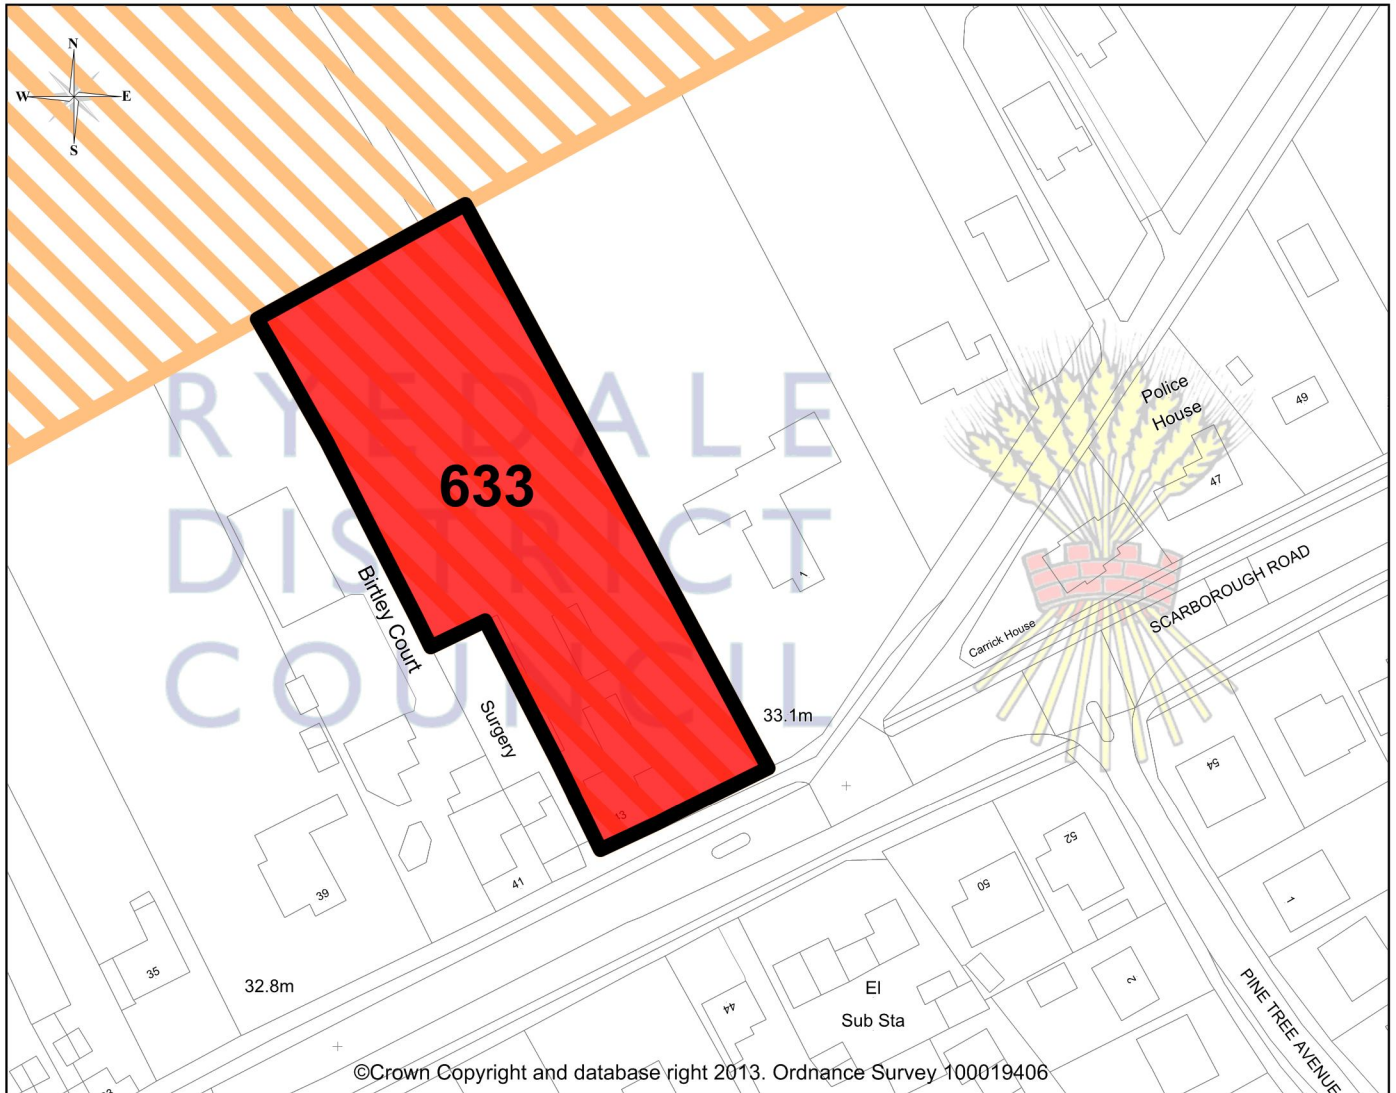

Rillington

Site No. 633

RYEDALE
DISTRICT
COUNCIL

©Crown Copyright and database right 2013. Ordnance Survey 100019406

1 : 1250

Google Image
Not Available

OS Map Key:

-  Submitted Site
-  Other Submitted Sites

Site Information

Parish:	Rillington
Site No:	633
Address:	Land at 43 Scarborough Road
Proposal:	Development Limit Alteration
Area:	0.37 Ha
Owner/Agent:	The Planning & Design Partnership on behalf of Mr & Mrs L Roger