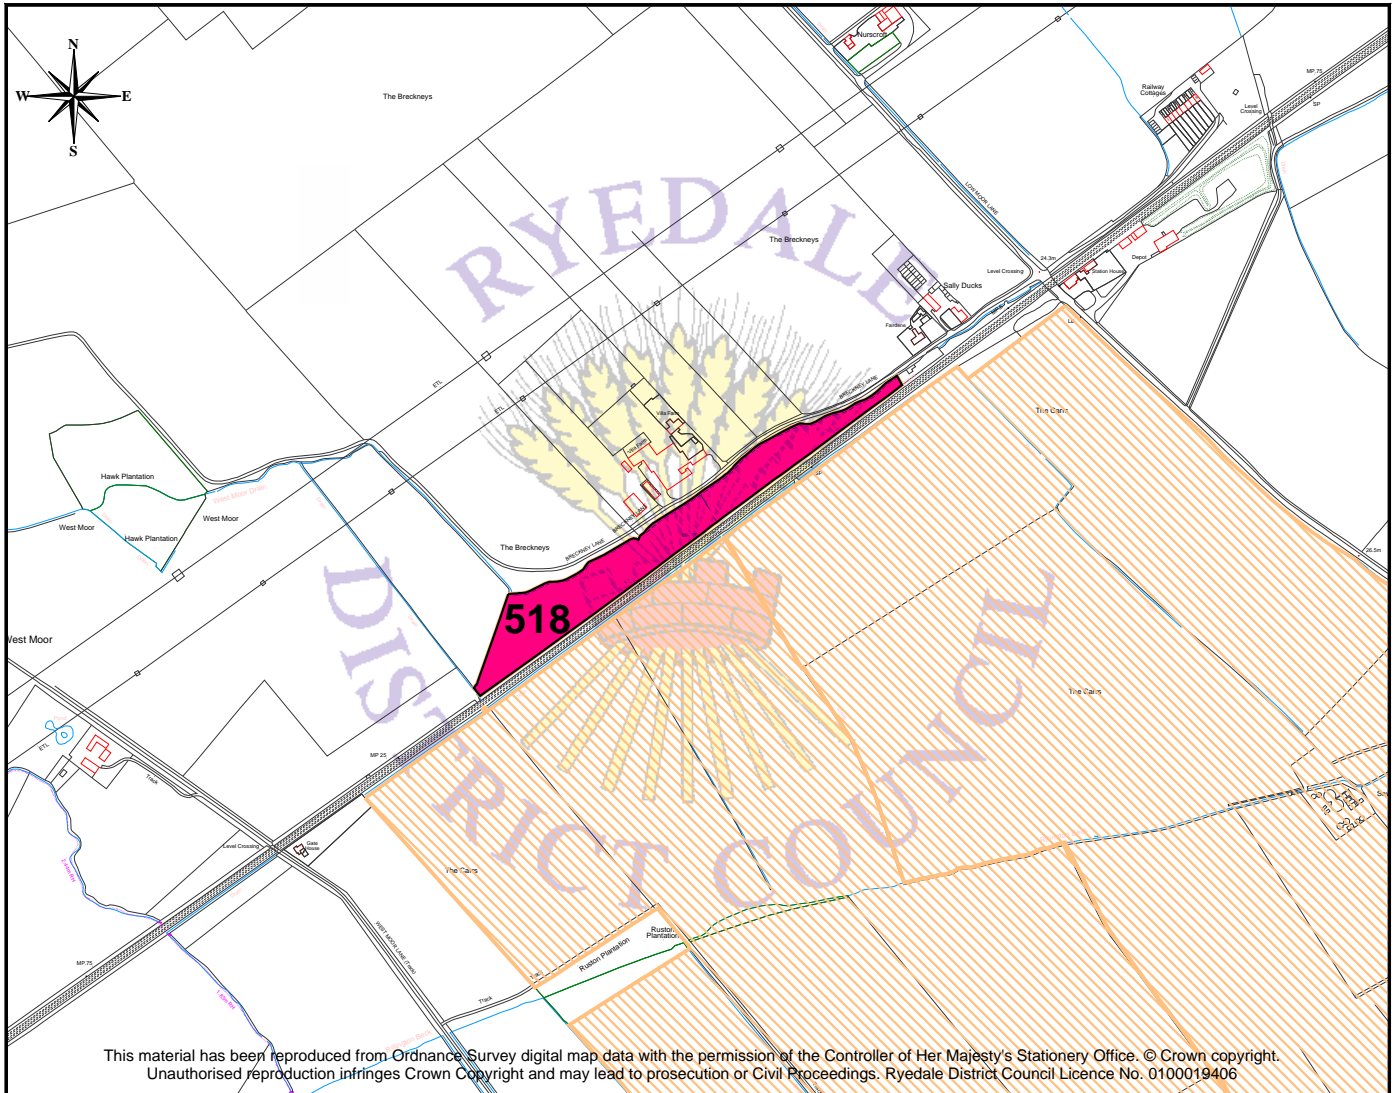

Rillington

Site No. 518

1 : 8000

OS Map Key:

- Submitted Site
- Other Submitted Sites

Site Information

| | |
|----------------------|--------------------------------------------------------------------|
| Parish: | Rillington |
| Site No: | 518 |
| Address: | Land North of the Railway line and South of Villa Farm, Rillington |
| Proposed Use: | Not Specified |
| Area: | 2.02 Ha |
| Owner/Agent: | S Pratt |