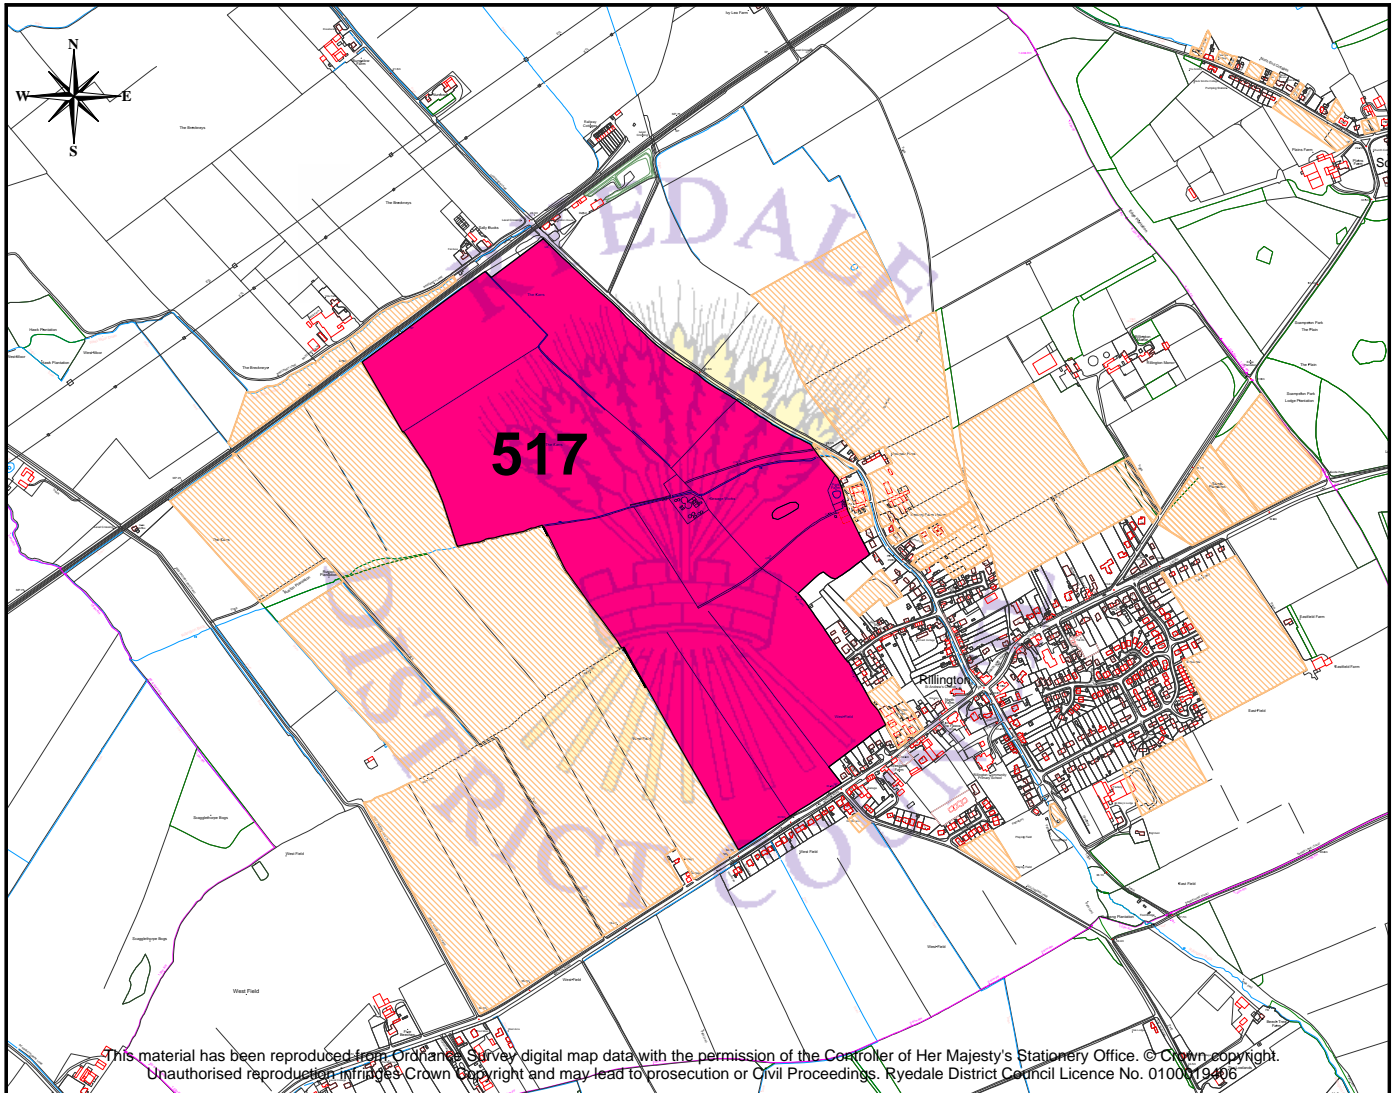

# Rillington

Site No. 517

This material has been reproduced from Ordnance Survey digital map data with the permission of the Controller of Her Majesty's Stationery Office. © Crown copyright. Unauthorised reproduction infringes Crown Copyright and may lead to prosecution or Civil Proceedings. Ryedale District Council Licence No. 0100019406

1 : 15000

## OS Map Key:

-  Submitted Site
-  Other Submitted Sites

## Site Information

<b>Parish:</b>	Rillington
<b>Site No:</b>	517
<b>Address:</b>	Park Farm, Rillington
<b>Proposed Use:</b>	Not Specified
<b>Area:</b>	56.93 Ha
<b>Owner/Agent:</b>	S Pratt