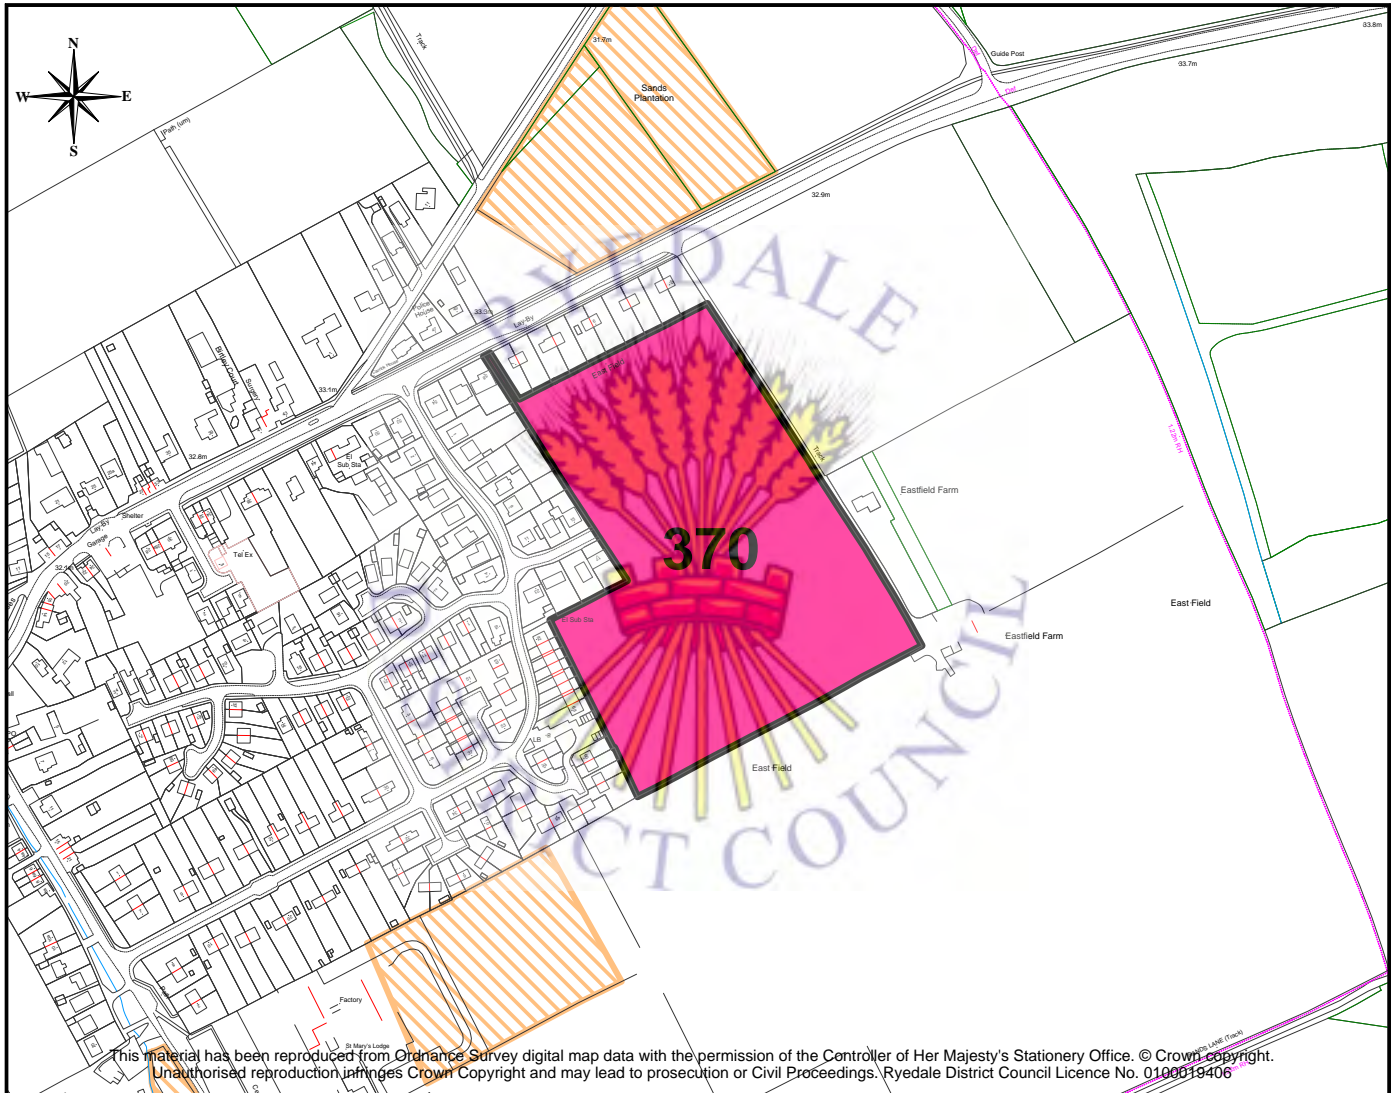

Rillington

Site No. 370

1 : 5000

OS Map Key:

- Submitted Site
- Other Submitted Sites

Site Information

Parish:	Rillington
Site No:	370
Address:	Land South of 1-10 Eastfield, Scarborough Road, and East of Pine Tree Avenue
Proposed Use:	Residential
Area:	4.71 Ha
Owner/Agent:	Hickling Gray Associates