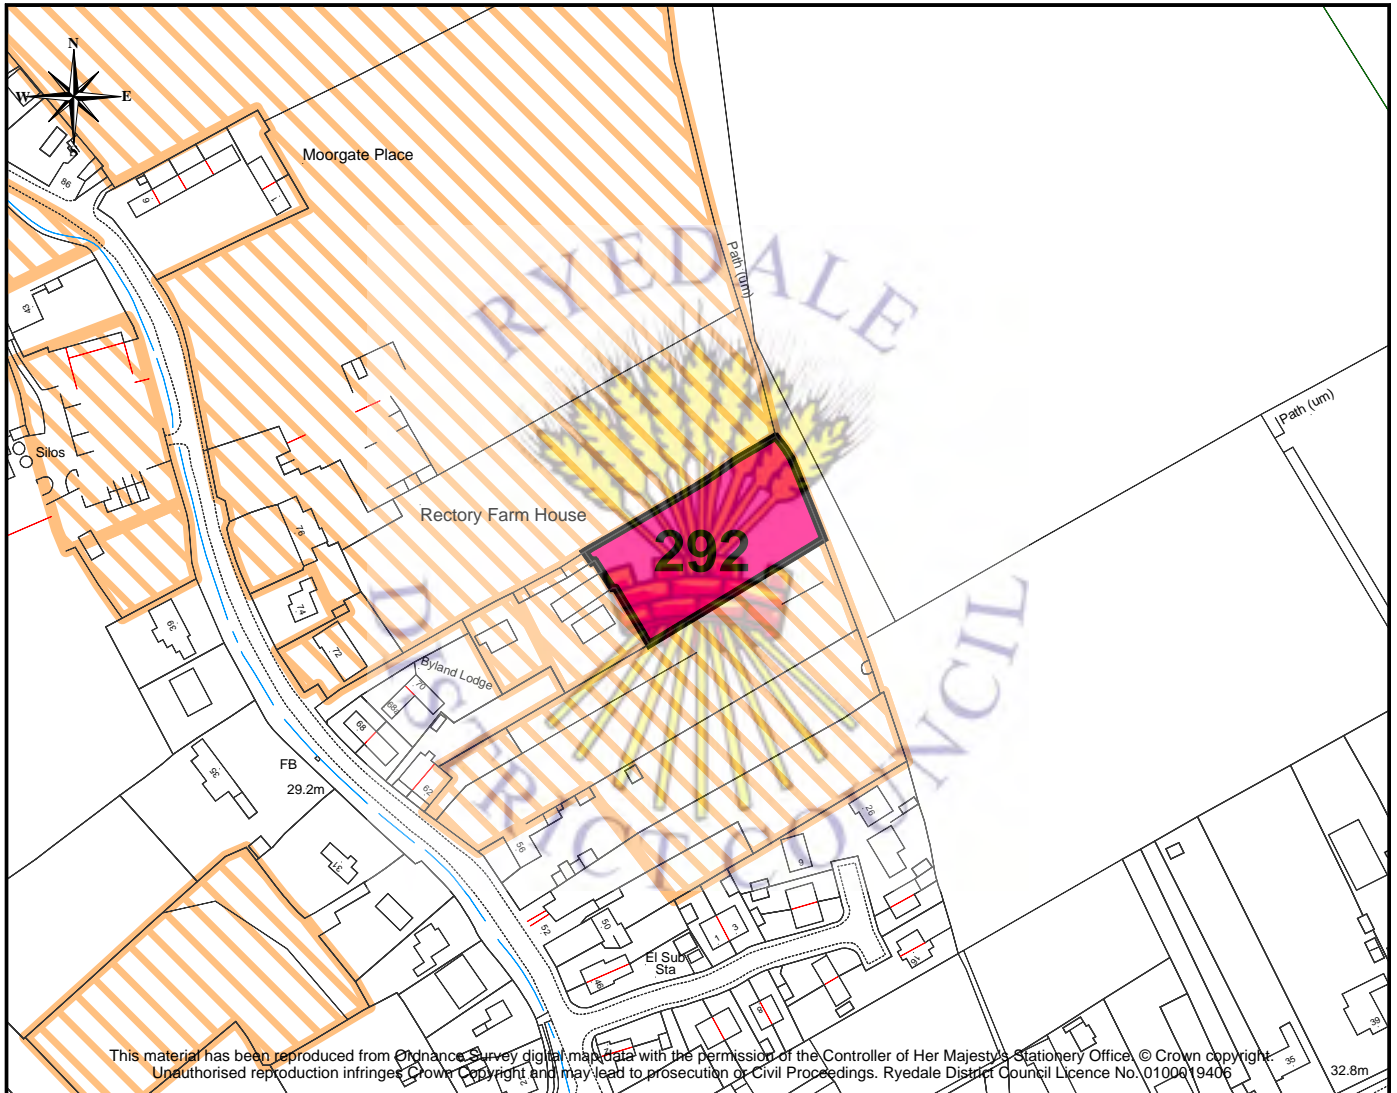

Rillington

Site No. 292

This material has been reproduced from Ordnance Survey digital map data with the permission of the Controller of Her Majesty's Stationery Office. © Crown copyright. Unauthorised reproduction infringes Crown Copyright and may lead to prosecution or Civil Proceedings. Ryedale District Council Licence No. 0100619406

1 : 2500

OS Map Key:

- Submitted Site
- Other Submitted Sites

Site Information

Parish:	Rillington
Site No:	292
Address:	Land East of Barnfield, 70 Low Moorgate
Proposed Use:	Residential
Area:	0.26 Ha
Owner/Agent:	Cundalls