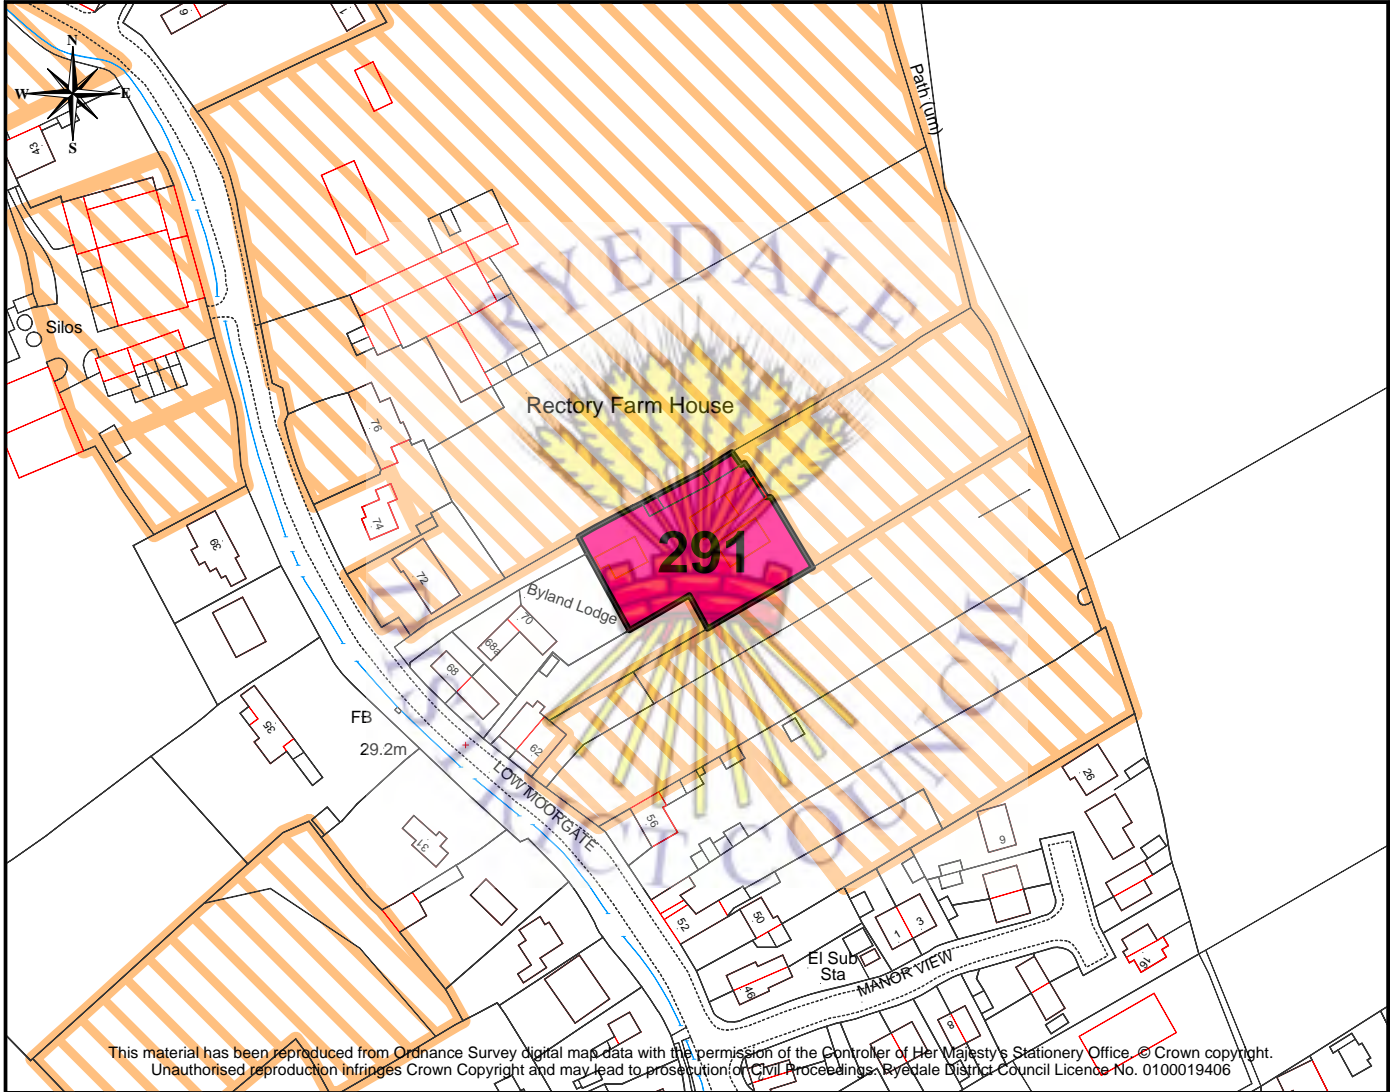

Rillington

Site No. 291

1 : 2000

OS Map Key:

- Submitted Site
- Other Submitted Sites

Site Information

Parish:	Rillington
Site No:	291
Address:	Barnfield, 70 Low Moorgate
Proposal	Development Limit Alteration
Area:	0.17 Ha
Owner/Agent:	Cundalls