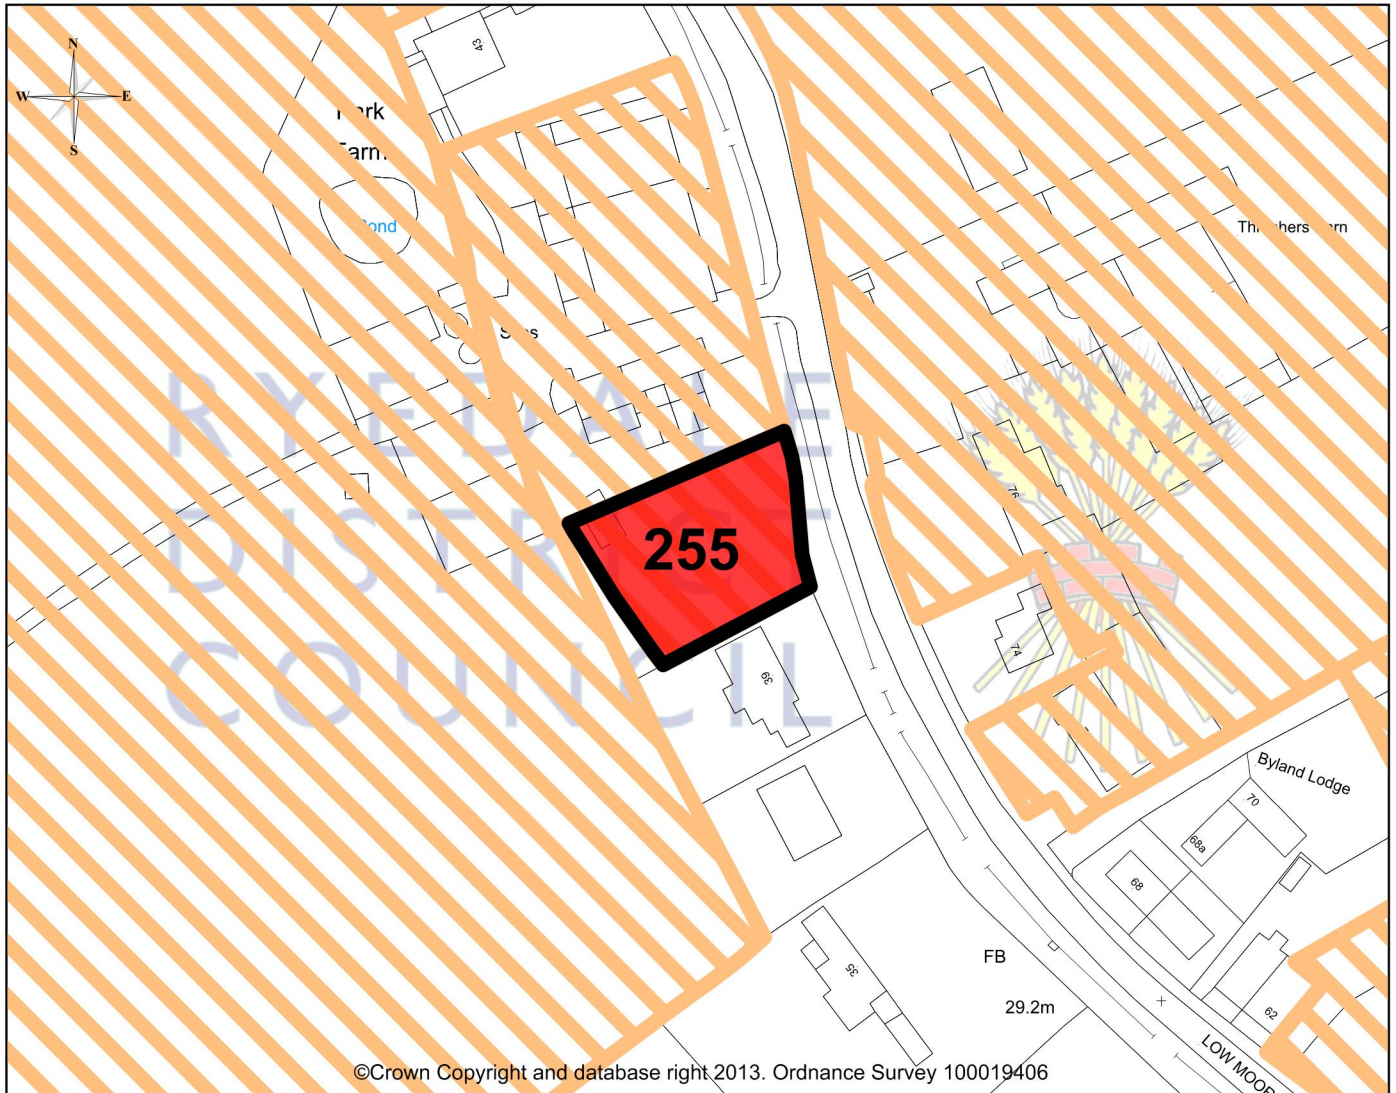

## Site No. 255

RYEDALE  
DISTRICT  
COUNCIL

©Crown Copyright and database right 2013. Ordnance Survey 100019406

1 : 1250

Google Image  
Not Available

### OS Map Key:

- Submitted Site
- Other Submitted Sites

### Site Information

<b>Parish:</b>	Rillington
<b>Site No:</b>	255
<b>Address:</b>	Land South of Park Farm, Low Moorgate
<b>Proposed Use:</b>	Residential
<b>Area:</b>	0.09 Ha
<b>Owner/Agent:</b>	Margaret Mackinder on behalf of Mr & Mrs L Pratt