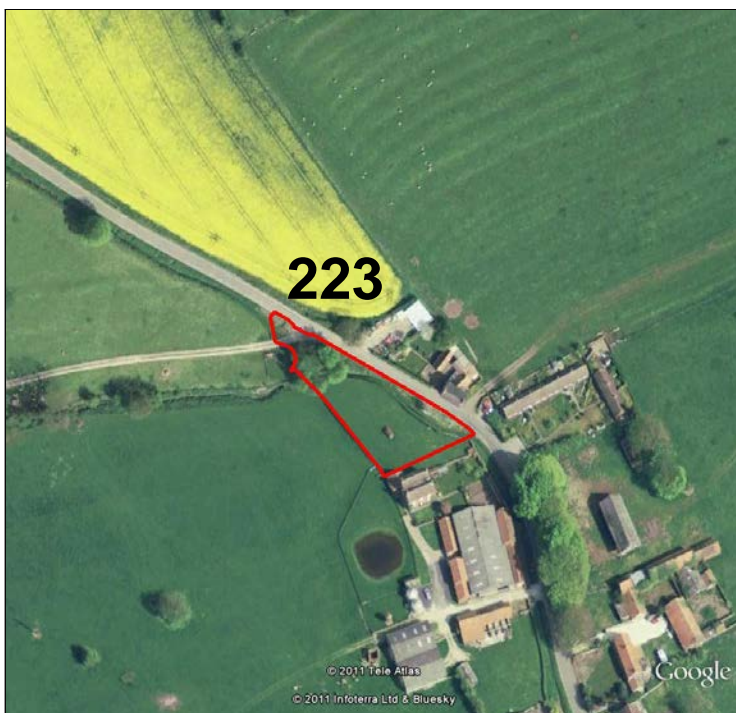

Rillington

Site No. 223

RYEDALE
DISTRICT
COUNCIL

1 : 1250

OS Map Key:

- Submitted Site
- Other Submitted Sites

Site Information

Parish:	Rillington
Site No:	223
Address:	Land North of Park Farm, Low Moorgate
Proposed Use:	Residential
Area:	0.21 Ha
Owner/Agent:	Margaret Mackinder on behalf of Mr & Mrs C L Pratt