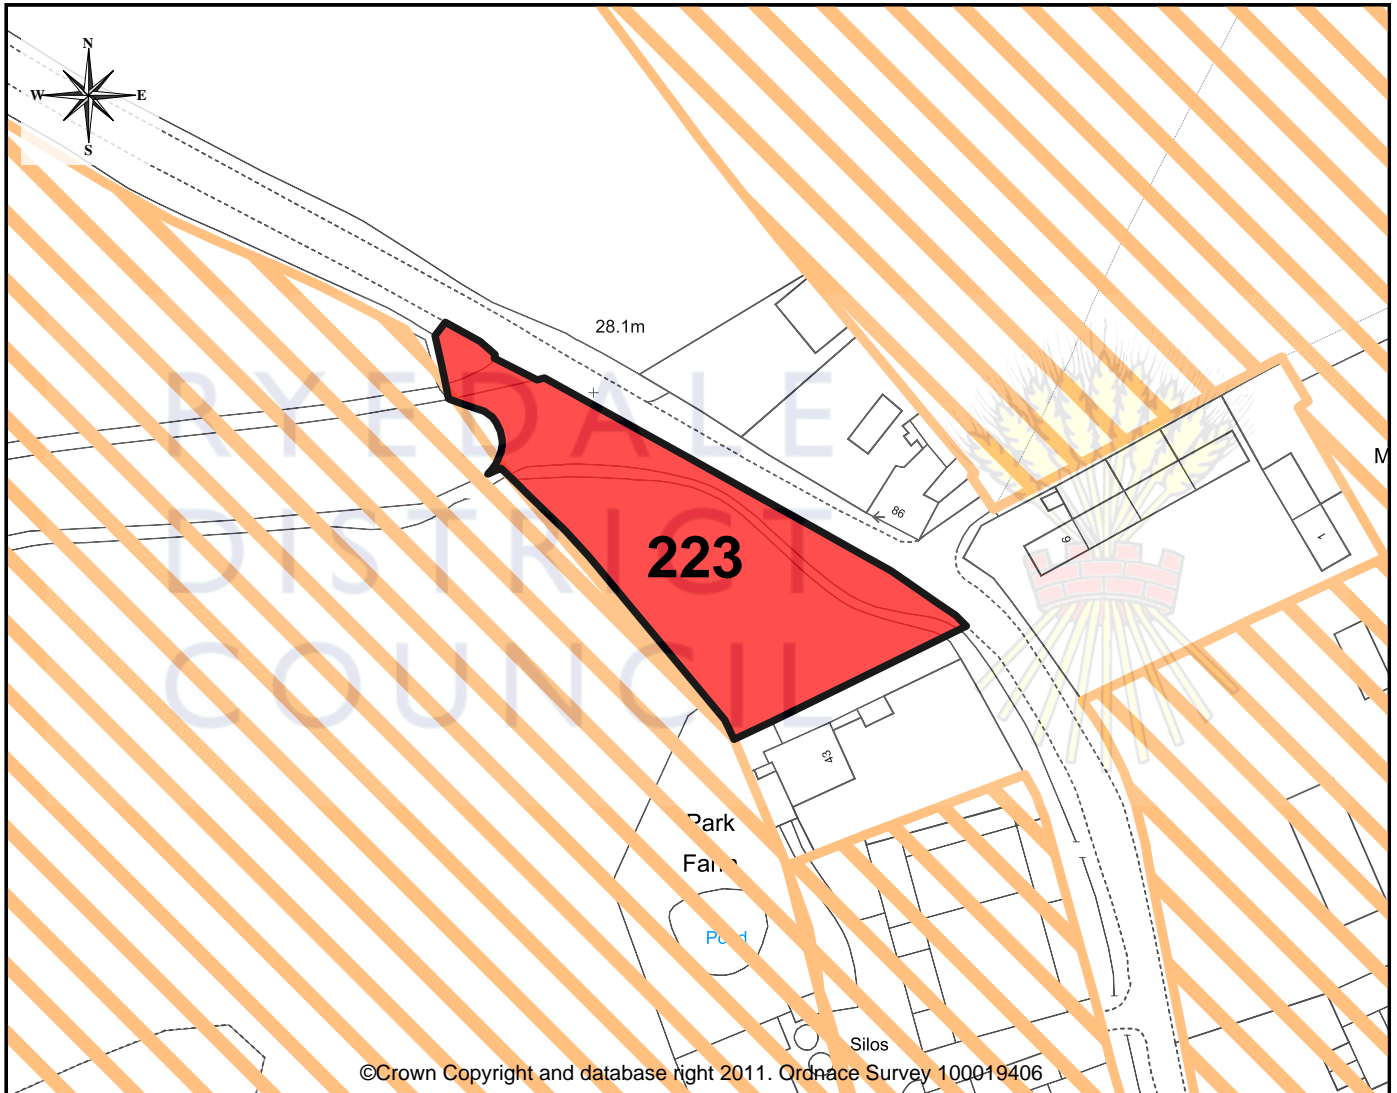

Rillington

Site No. 223

RYEDALE
DISTRICT
COUNCIL

1 : 1250

OS Map Key:

- Submitted Site
- Other Submitted Sites

Site Information

Parish:	Rillington
Site No:	223
Address:	Land North of Park Farm, Low Moorgate
Proposed Use:	Residential
Area:	0.21 Ha
Owner/Agent:	Margaret Mackinder on behalf of Mr & Mrs C L Pratt