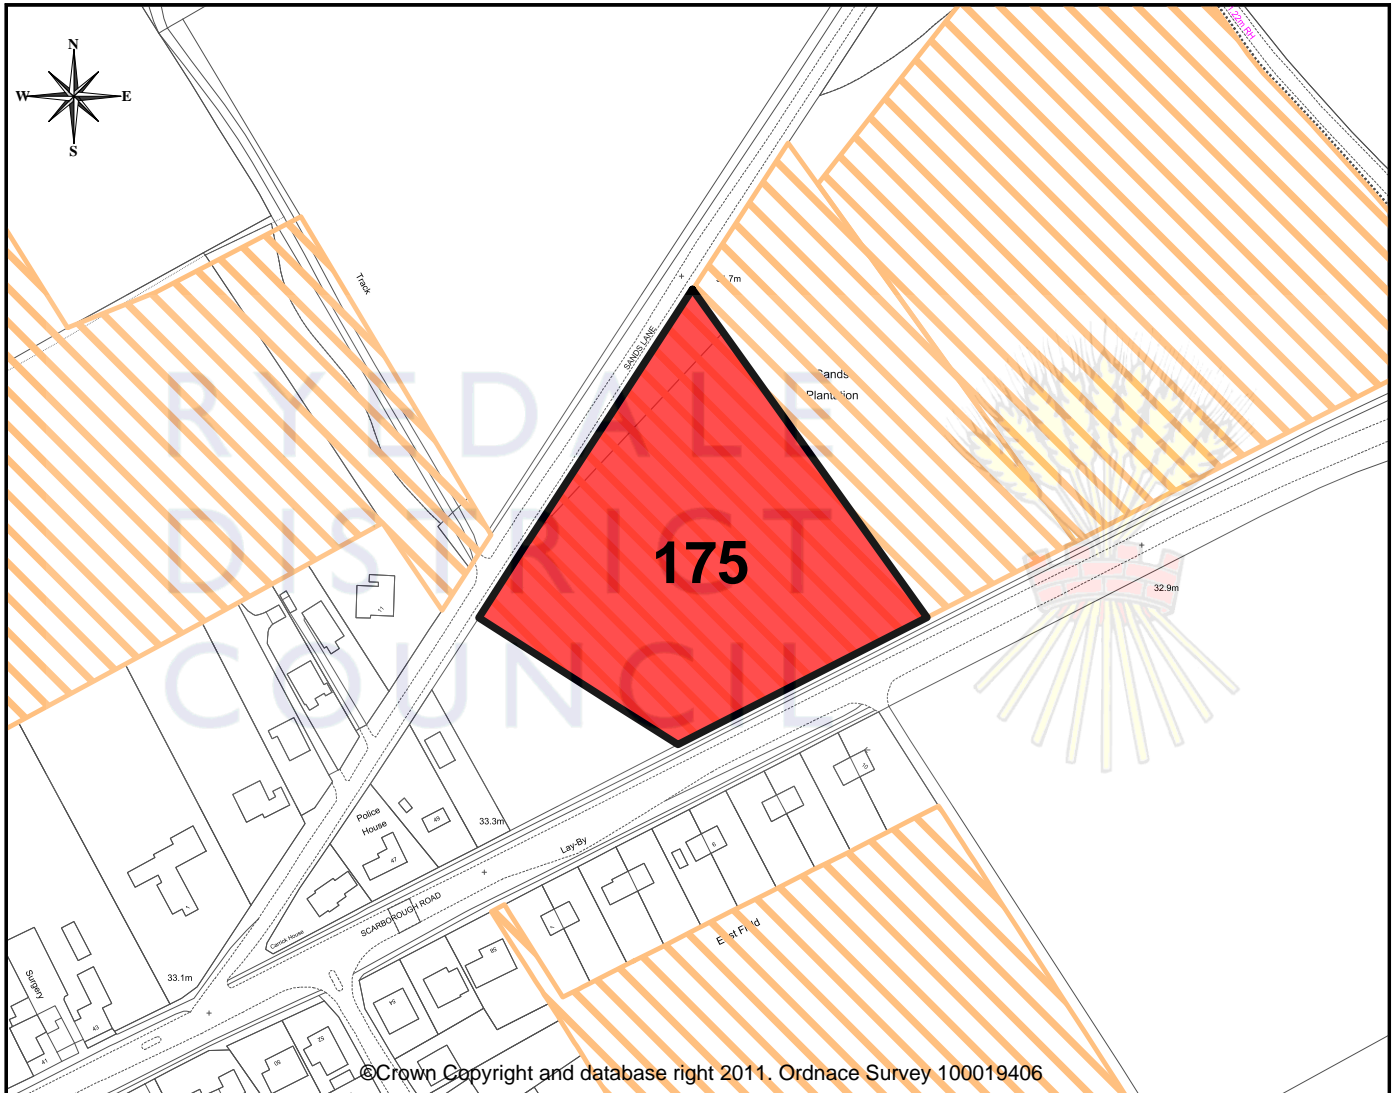

## Site No. 175

RYEDALE  
DISTRICT  
COUNCIL

1 : 2500

### OS Map Key:

- Submitted Site
- Other Submitted Sites

### Site Information

<b>Parish:</b>	Rillington
<b>Site No:</b>	175
<b>Address:</b>	Land North of Scarborough Road and South of Sands Lane
<b>Proposed Use:</b>	Residential
<b>Area:</b>	1.12 Ha
<b>Owner/Agent:</b>	McBeath Property on behalf of Mr R Russell