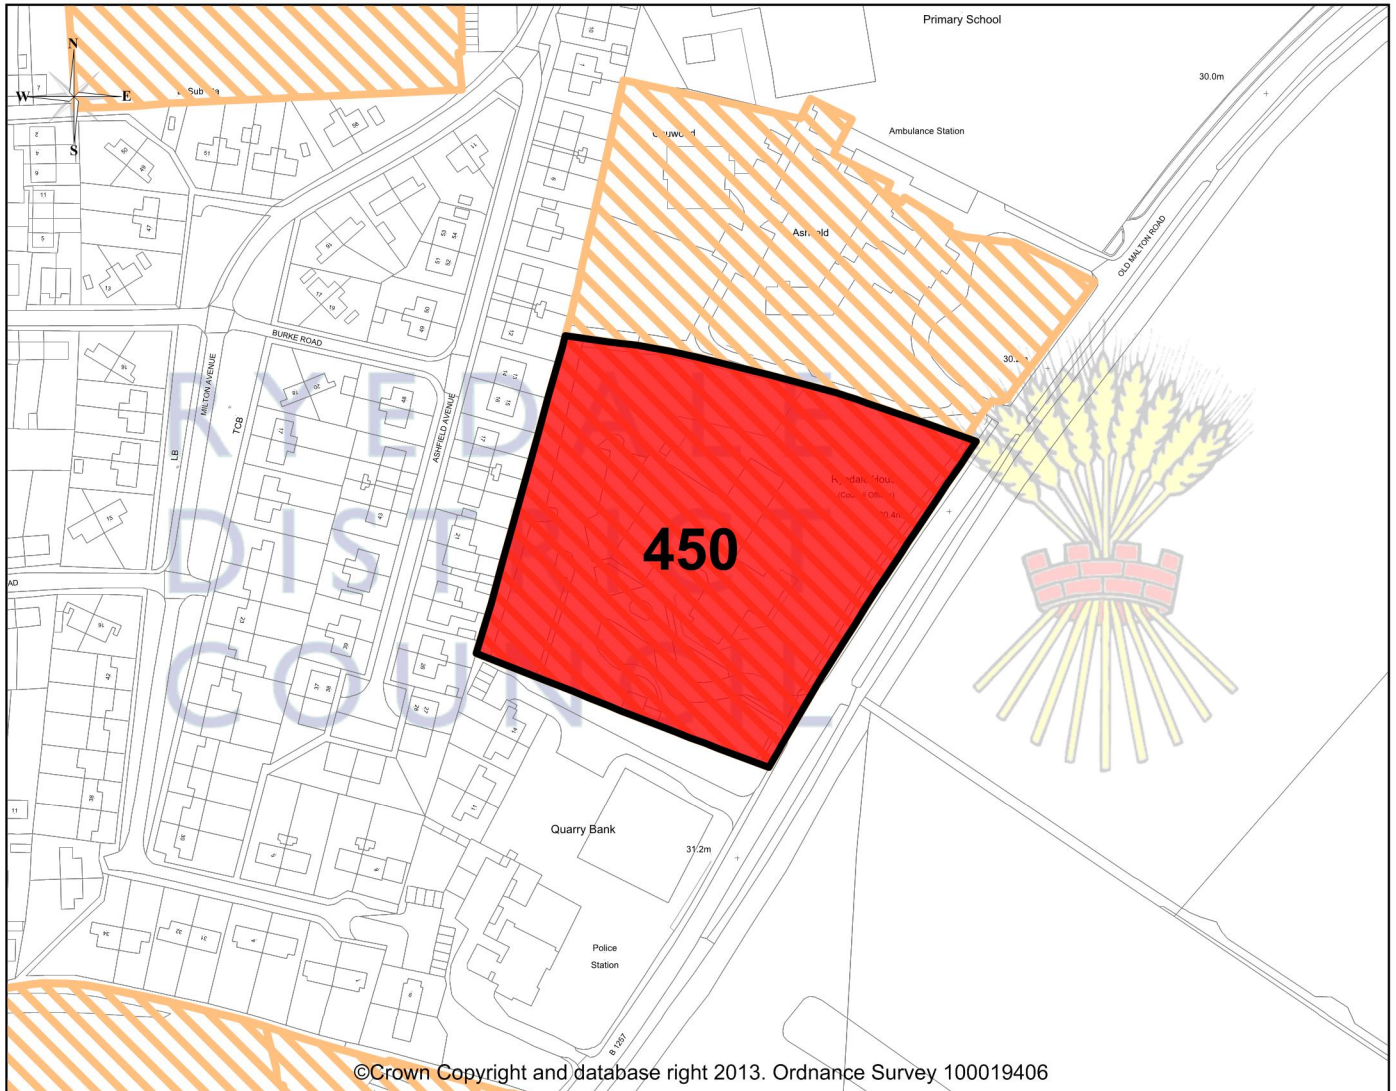

Malton

Site No. 450

RYEDALE
DISTRICT
COUNCIL

©Crown Copyright and database right 2013. Ordnance Survey 100019406

1 : 2500

Google Image
Not Available

OS Map Key:

- Submitted Site
- Other Submitted Sites

Site Information

Parish:	Malton
Site No:	450
Address:	Ryedale House, Old Malton Road
Proposed Use:	Mixed Use
Area:	1.44 Ha
Owner/Agent:	Ryedale District Council