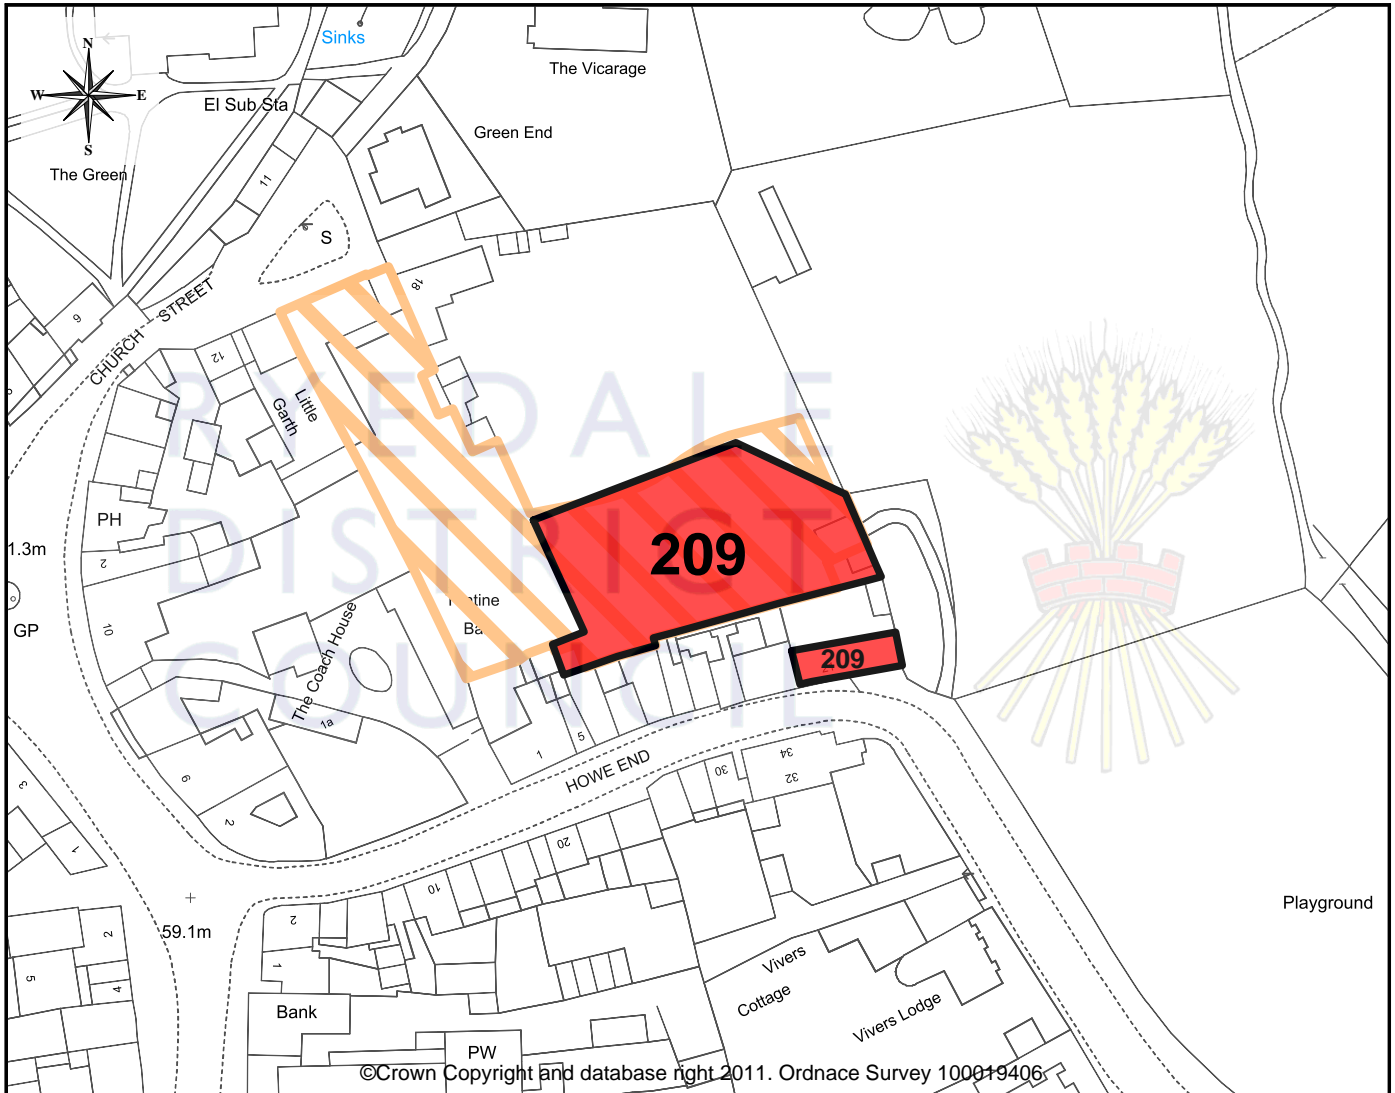

Kirkbymoorside

Site No. 209

RYEDALE
DISTRICT
COUNCIL

©Crown Copyright and database right 2011. Ordnance Survey 100019406

1 : 1250

OS Map Key:

- Submitted Site
- Other Submitted Sites

Site Information

Parish:	Kirkbymoorside
Site No:	209
Address:	Land North of Howe End
Proposed Use:	Not Specified
Area:	0.14 Ha
Owner/Agent:	Cundalls