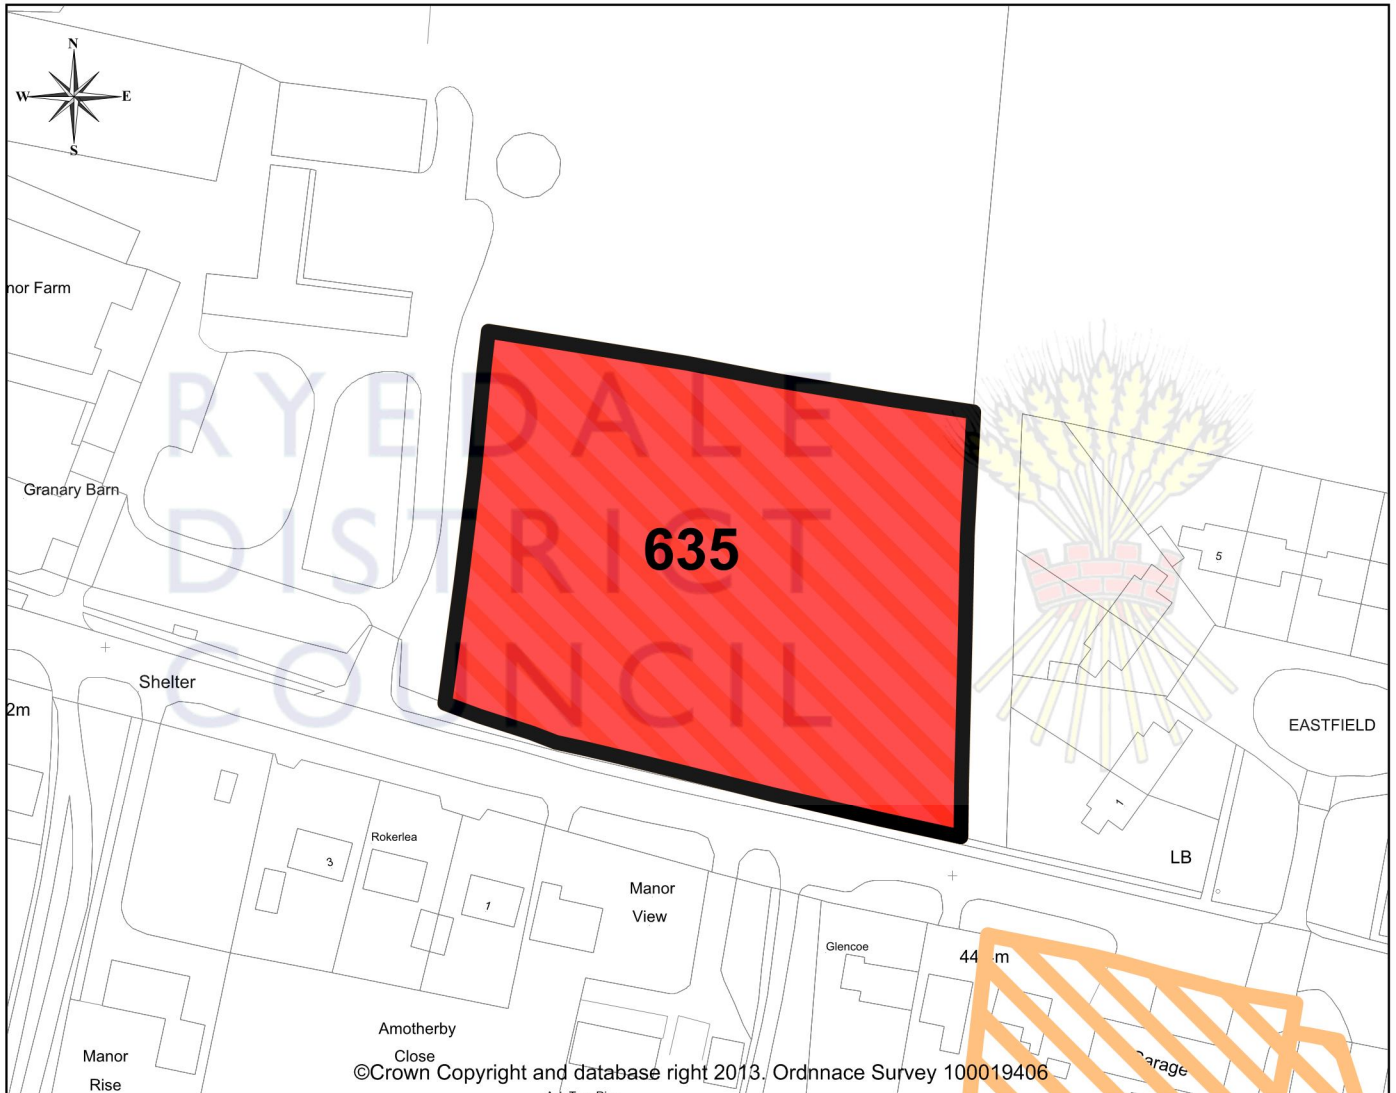

Amotherby

Site No. 635

RYEDALE
DISTRICT
COUNCIL

©Crown Copyright and database right 2013. Ordnance Survey 100019406

1 : 1250

Google Image
Not Available

OS Map Key:

- Submitted Site
- Other Submitted Sites

Site Information

Parish:	Amotherby
Site No:	635
Address:	Land West of Eastfield and North of the B1257
Proposed Use:	Residential
Area:	0.56 Ha
Owner/Agent:	Planning & Design Partnership obh Mr & Mrs D Hume