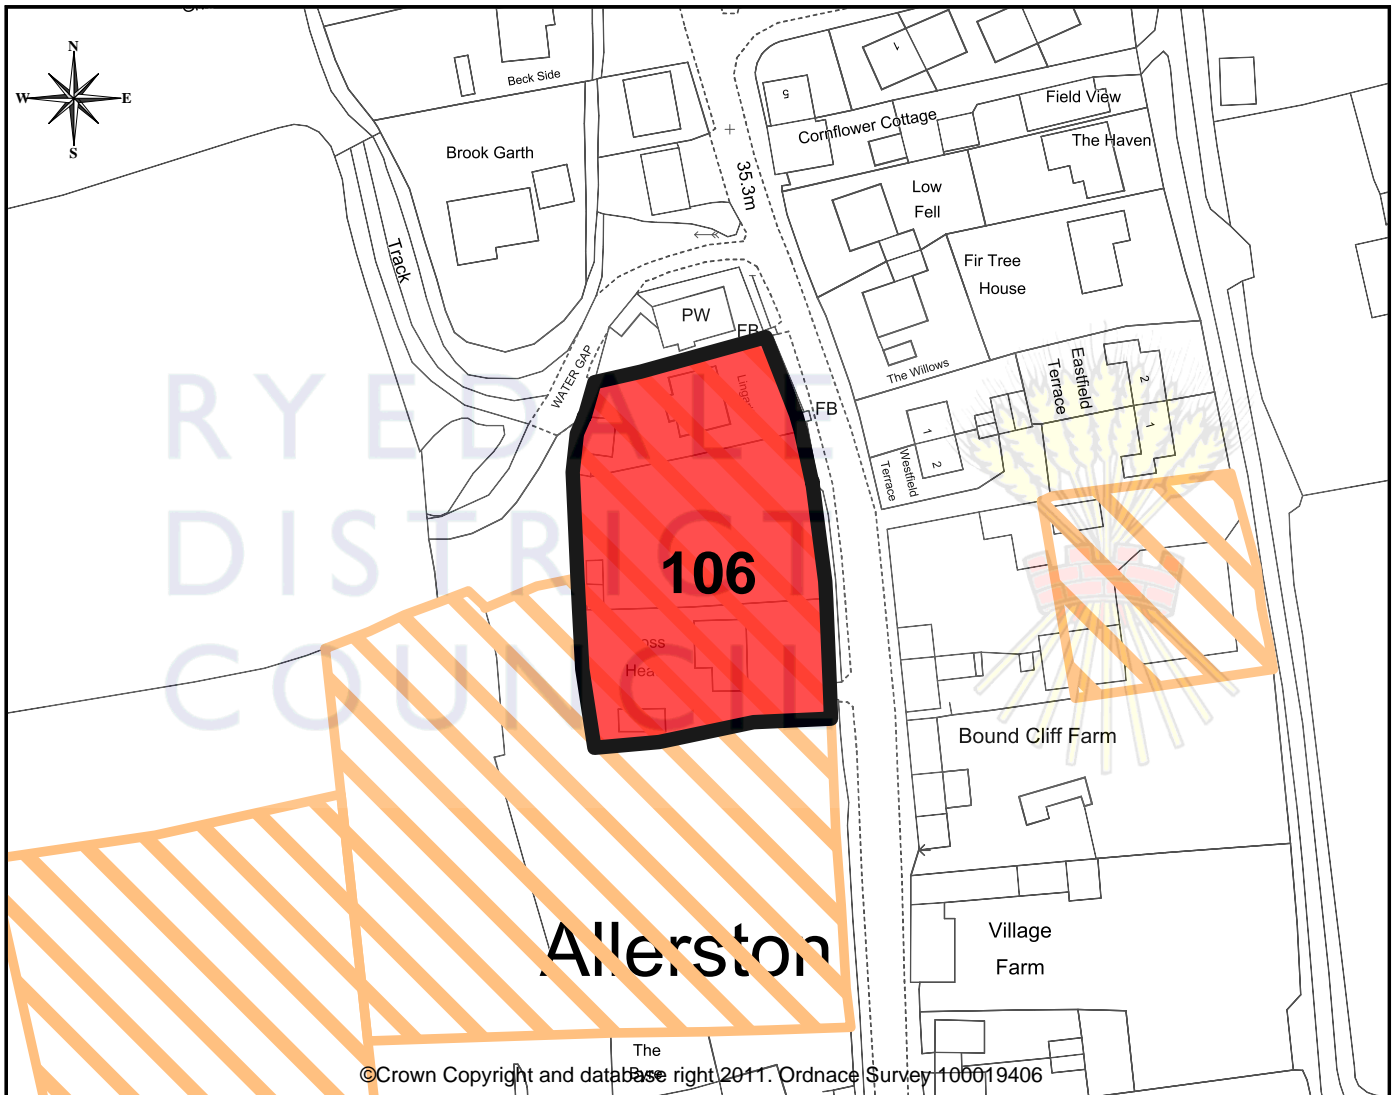

Allerston

Site No. 106

© Crown Copyright and database right 2011. Ordnance Survey 100019406

1 : 1250

OS Map Key:

- Submitted Site
- Other Submitted Sites

Site Information

Parish:	Allerston
Site No:	106
Address:	Land Between Lingarth and Ross Heath, Main Street
Proposal	Development Limit Alteration
Area:	0.24 Ha
Owner/Agent:	Ms Rosamund M Turnbull