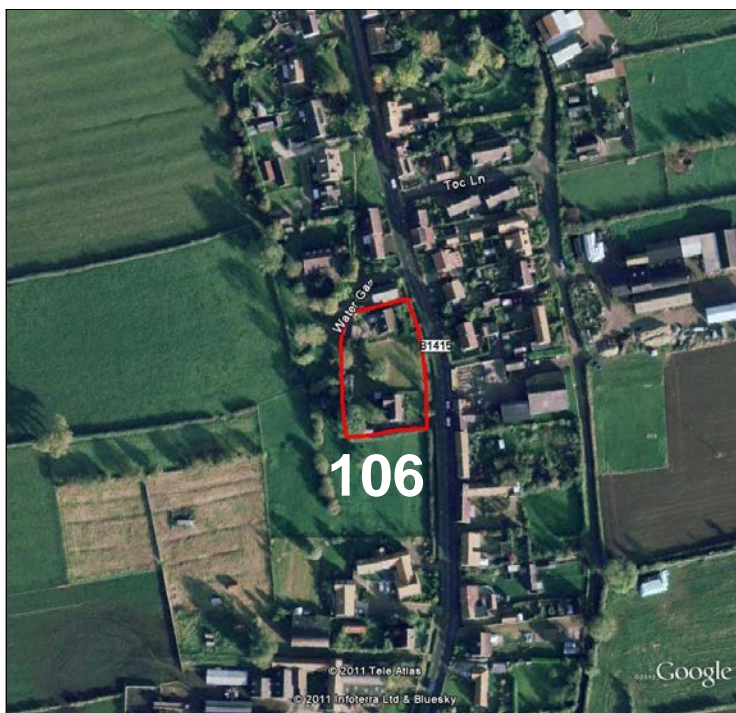

Allerston

Site No. 106

© Crown Copyright and database right 2011. Ordnance Survey 100019406

1 : 1250

OS Map Key:

- Submitted Site
- Other Submitted Sites

Site Information

Parish:	Allerston
Site No:	106
Address:	Land Between Lingarth and Ross Heath, Main Street
Proposal	Development Limit Alteration
Area:	0.24 Ha
Owner/Agent:	Ms Rosamund M Turnbull