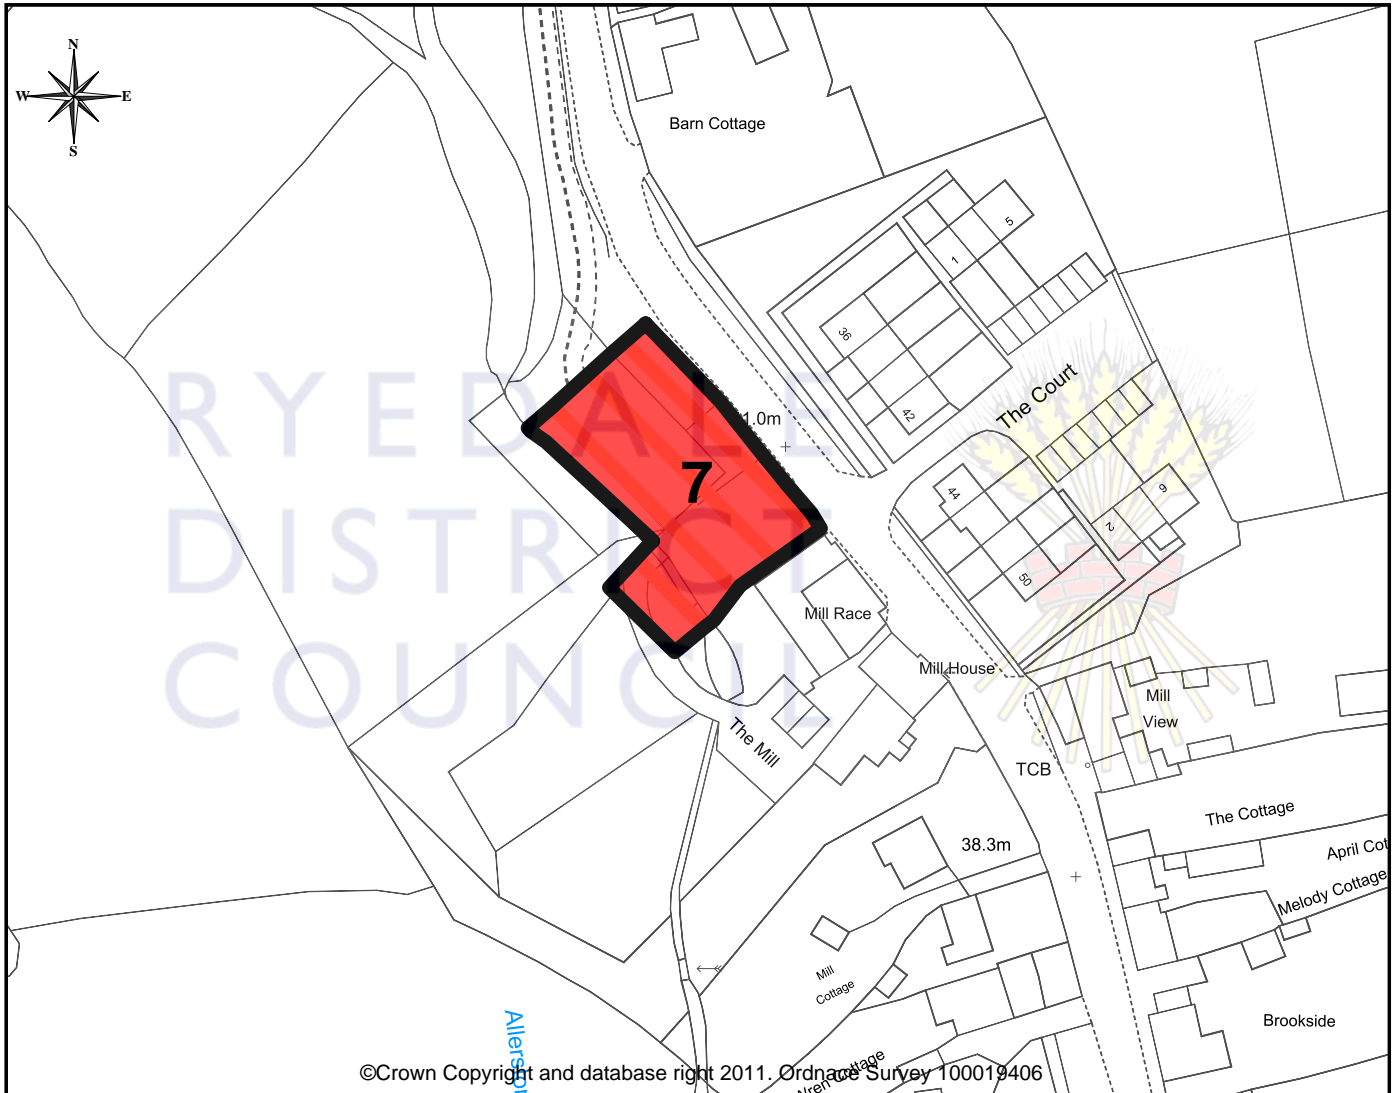

Allerston

Site No. 7

RYEDALE
DISTRICT
COUNCIL

© Crown Copyright and database right 2011. Ordnance Survey 100019406

1 : 1250

OS Map Key:

- Submitted Site
- Other Submitted Sites

Site Information

Parish:	Allerston
Site No:	7
Address:	Land to the North of Allerston Mill
Proposed Use:	Residential
Area:	0.12 Ha
Owner/Agent:	Peter Rayment Design Ltd on behalf of Mr Martin Green