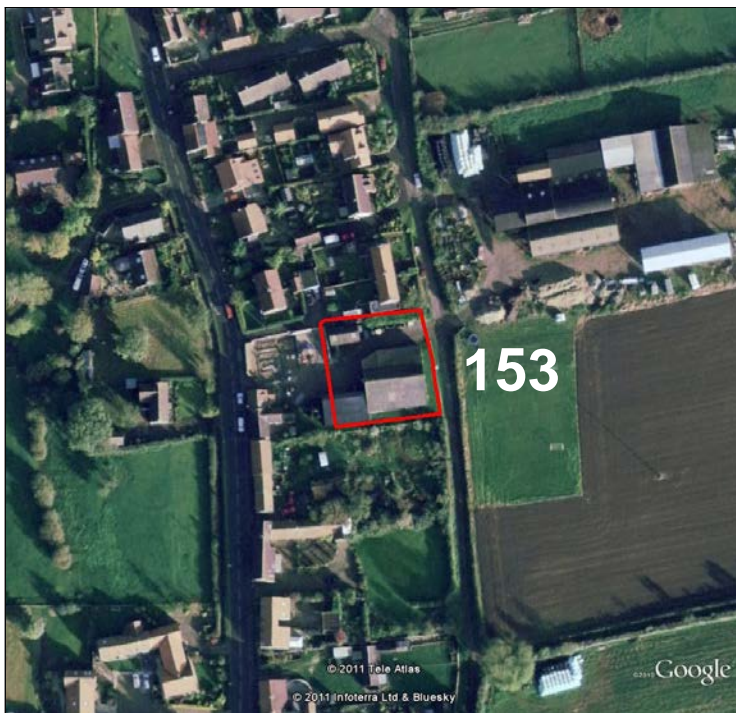

Allerston

Site No. 153

RYEDALE
DISTRICT
COUNCIL

1 : 1250

OS Map Key:

- Submitted Site
- Other Submitted Sites

Site Information

Parish:	Allerston
Site No:	153
Address:	Land at Bound Cliff Farm, Back Lane
Proposal	Development Limit Alteration
Area:	0.11 Ha
Owner/Agent:	Denton & Denton