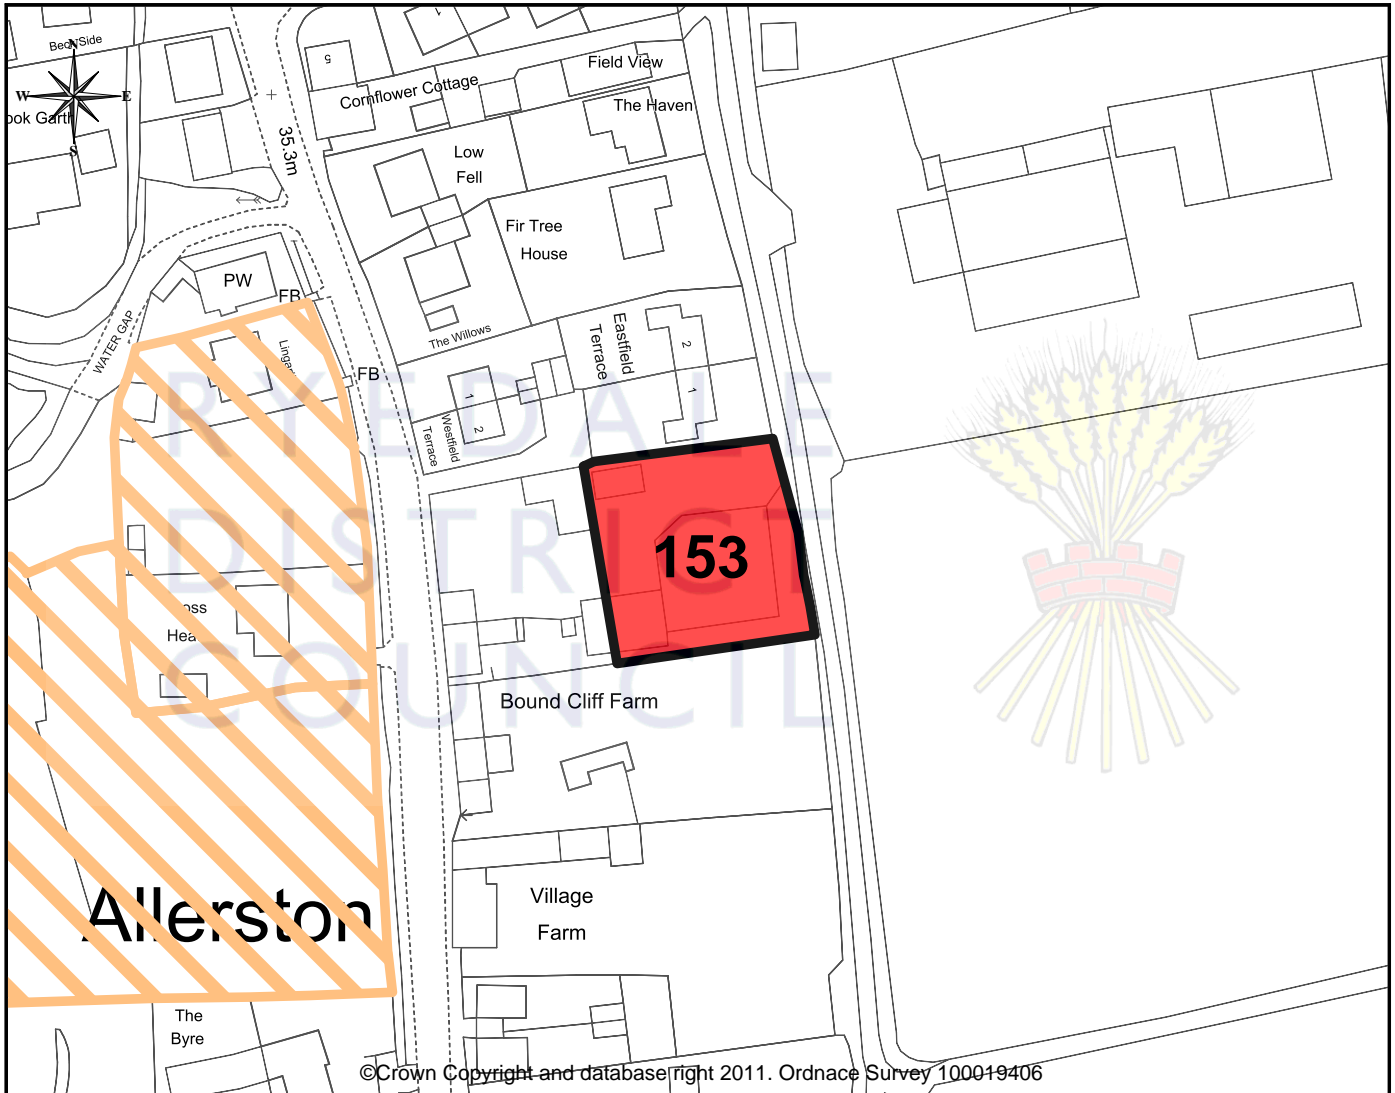

Allerston

Site No. 153

RYEDALE
DISTRICT
COUNCIL

1 : 1250

OS Map Key:

- Submitted Site
- Other Submitted Sites

Site Information

Parish:	Allerston
Site No:	153
Address:	Land at Bound Cliff Farm, Back Lane
Proposal	Development Limit Alteration
Area:	0.11 Ha
Owner/Agent:	Denton & Denton