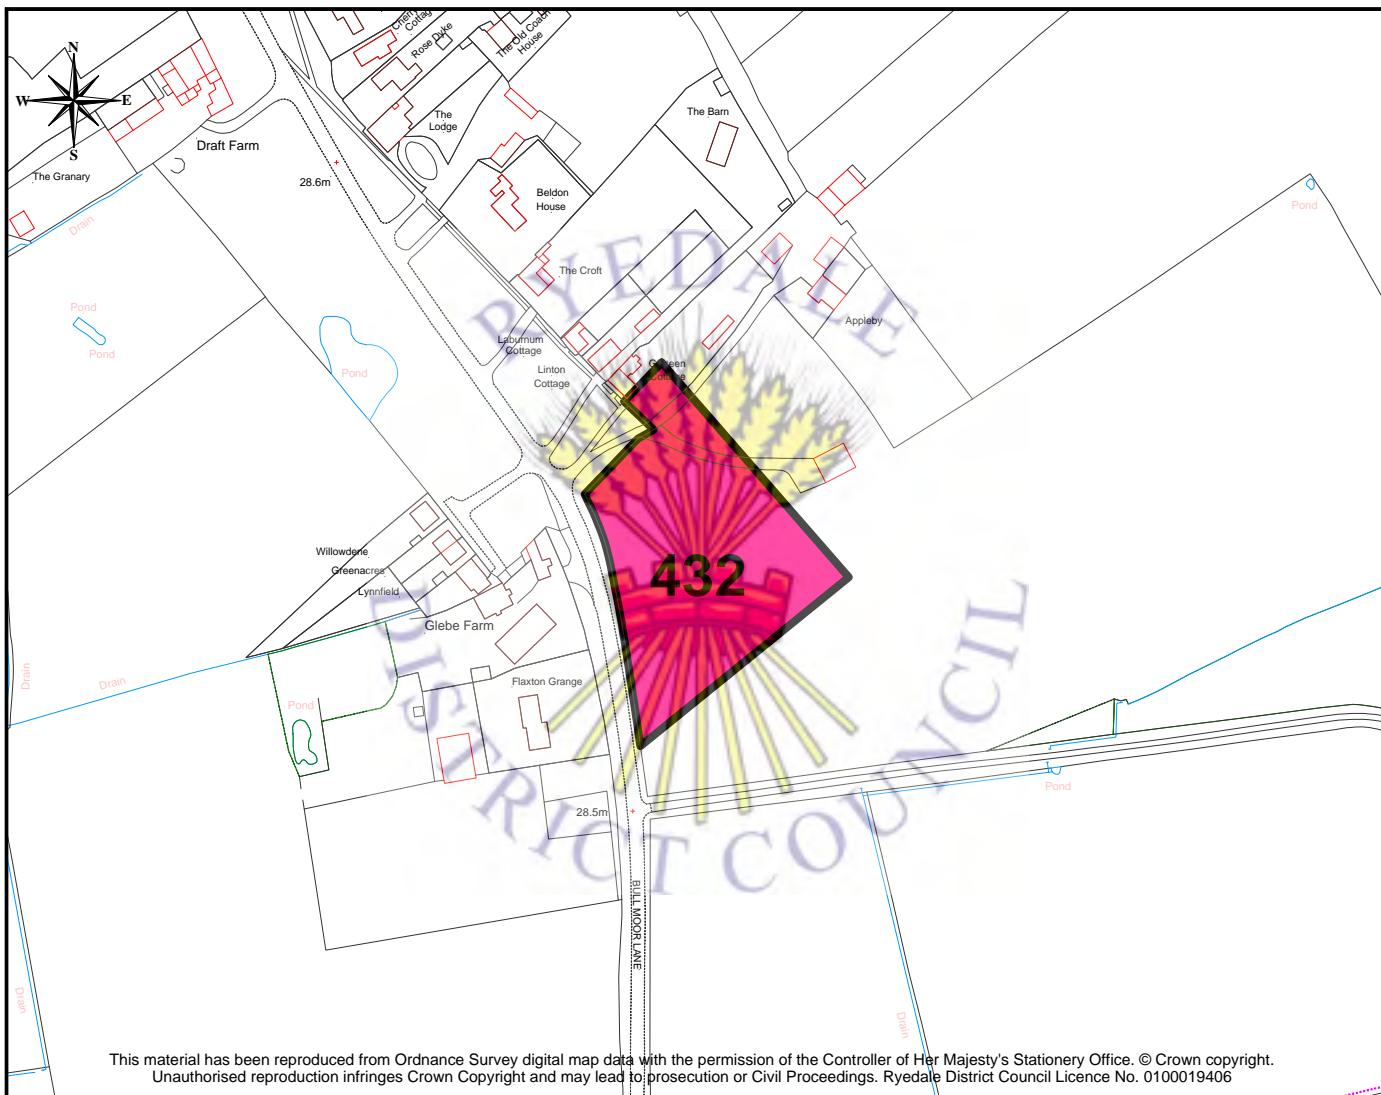

Flaxton

Site No. 432

This material has been reproduced from Ordnance Survey digital map data with the permission of the Controller of Her Majesty's Stationery Office. © Crown copyright. Unauthorised reproduction infringes Crown Copyright and may lead to prosecution or Civil Proceedings. Ryedale District Council Licence No. 0100019406

1 : 3000

OS Map Key:

- Submitted Site
- Other Submitted Sites

Site Information

Parish:	Flaxton
Site No:	432
Address:	Land East of Glebe Farm, Scotchman Lane
Proposed Use:	Not specified
Area:	0.77 Ha
Owner/Agent:	Mr Henry Richardson