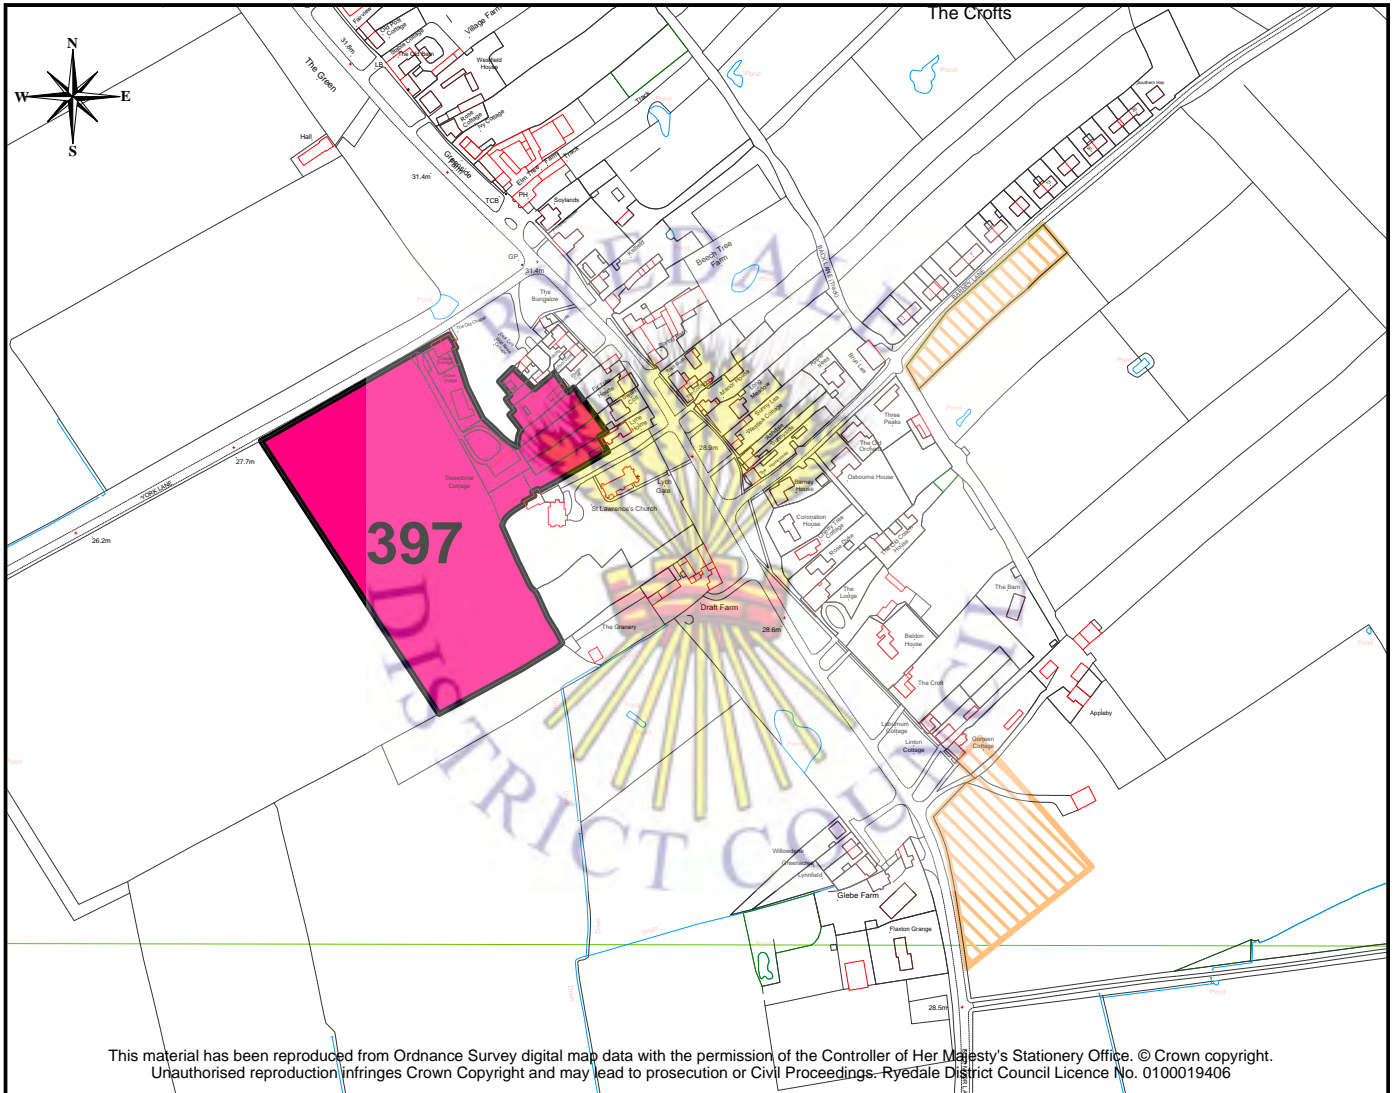

Flaxton

Site No. 397

1 : 5000

OS Map Key:

- Submitted Site
- Other Submitted Sites

Site Information

Parish:	Flaxton
Site No:	397
Address:	Land South of York Lane and West of Main Street
Proposed Use:	Residential
Area:	2.92 Ha
Owner/Agent:	The Planning & Design Partnership on behalf of Tb Bratley & Sons