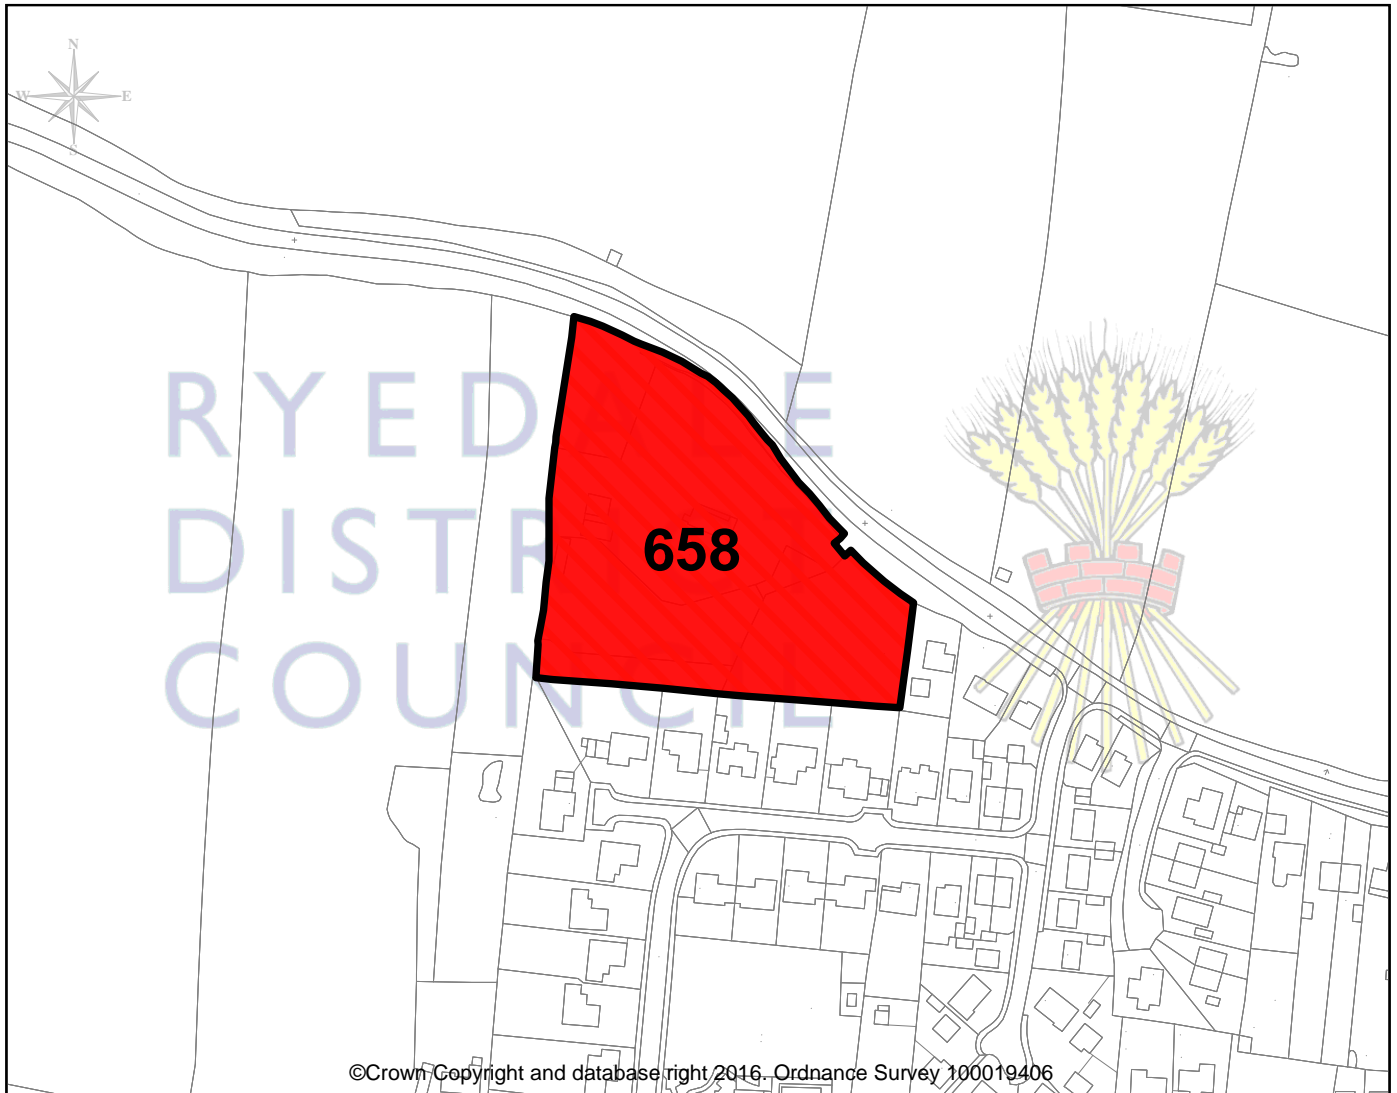

Sheriff Hutton

Site No. 658

RYEDALE
DISTRICT
COUNCIL

1 : 2500

Google Image
Not Available

OS Map Key:

-  Submitted Site
-  Other Submitted Sites

Site Information

Parish:	Sheriff Hutton
Site No:	658
Address:	Land at Cornborough Road Sheriff Hutton
Proposed Use:	Residential
Area:	1.04 Ha
Owner/Agent:	PB Planning