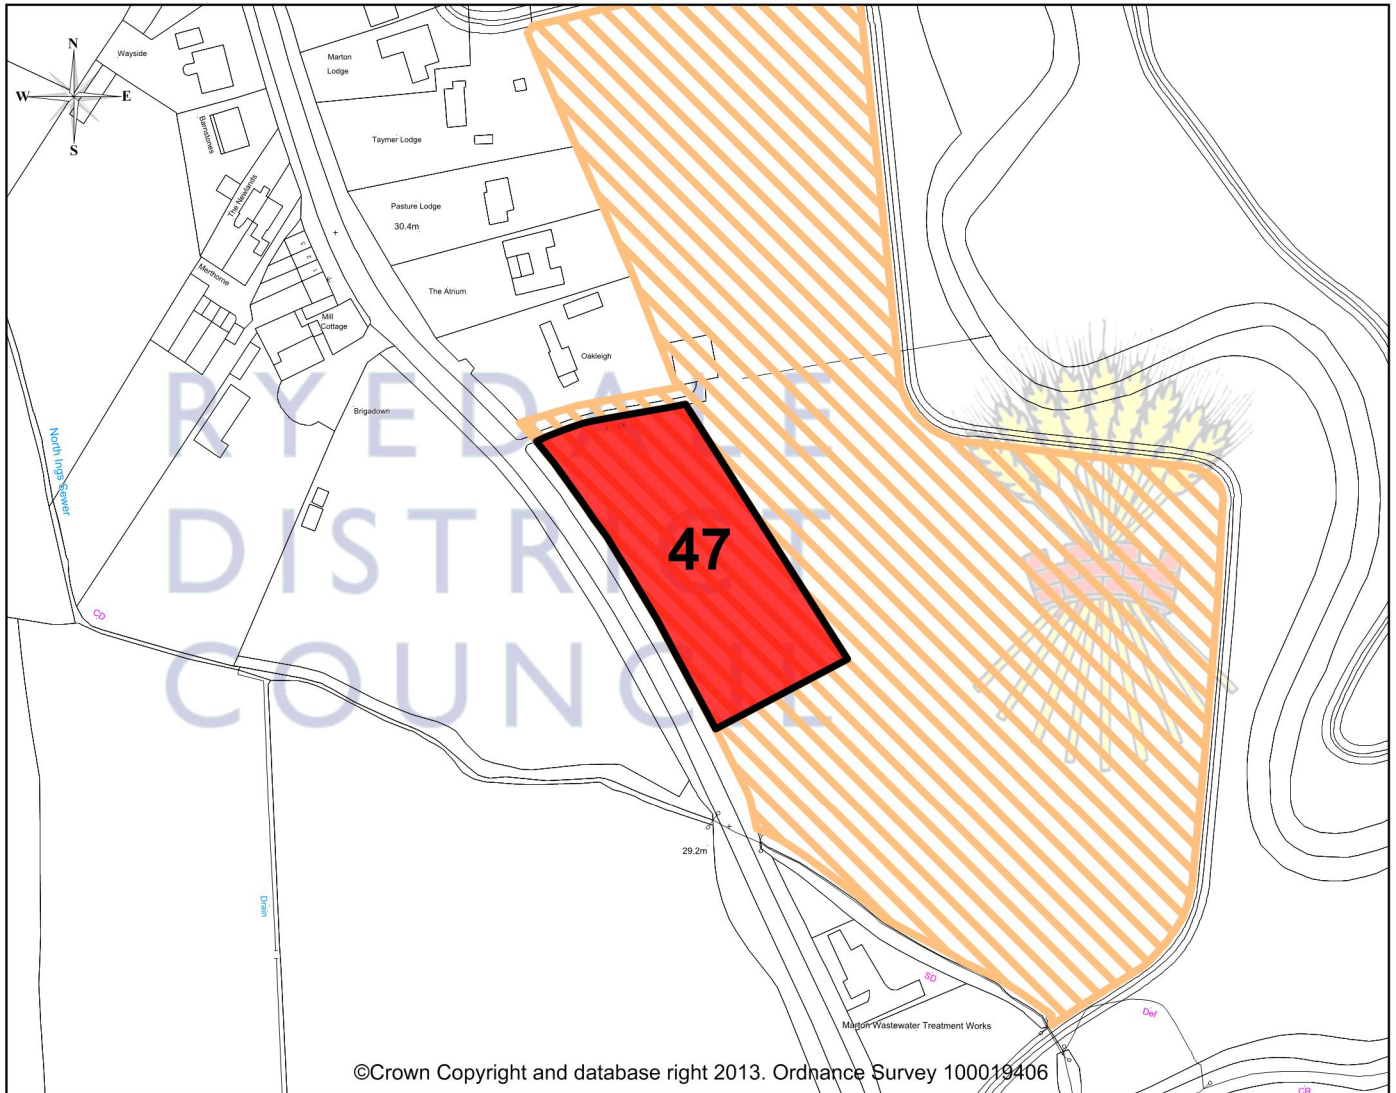

Marton

Site No. 47

RYEDALE
DISTRICT
COUNCIL

1 : 2500

Google Image
Not Available

OS Map Key:

- Submitted Site
- Other Submitted Sites

Parish:	Marton
Site No:	47
Address:	Land South of Oakleigh, Marion Road
Proposed Use:	Residential
Area:	0.50 Ha
Owner/Agent:	D J Lumley