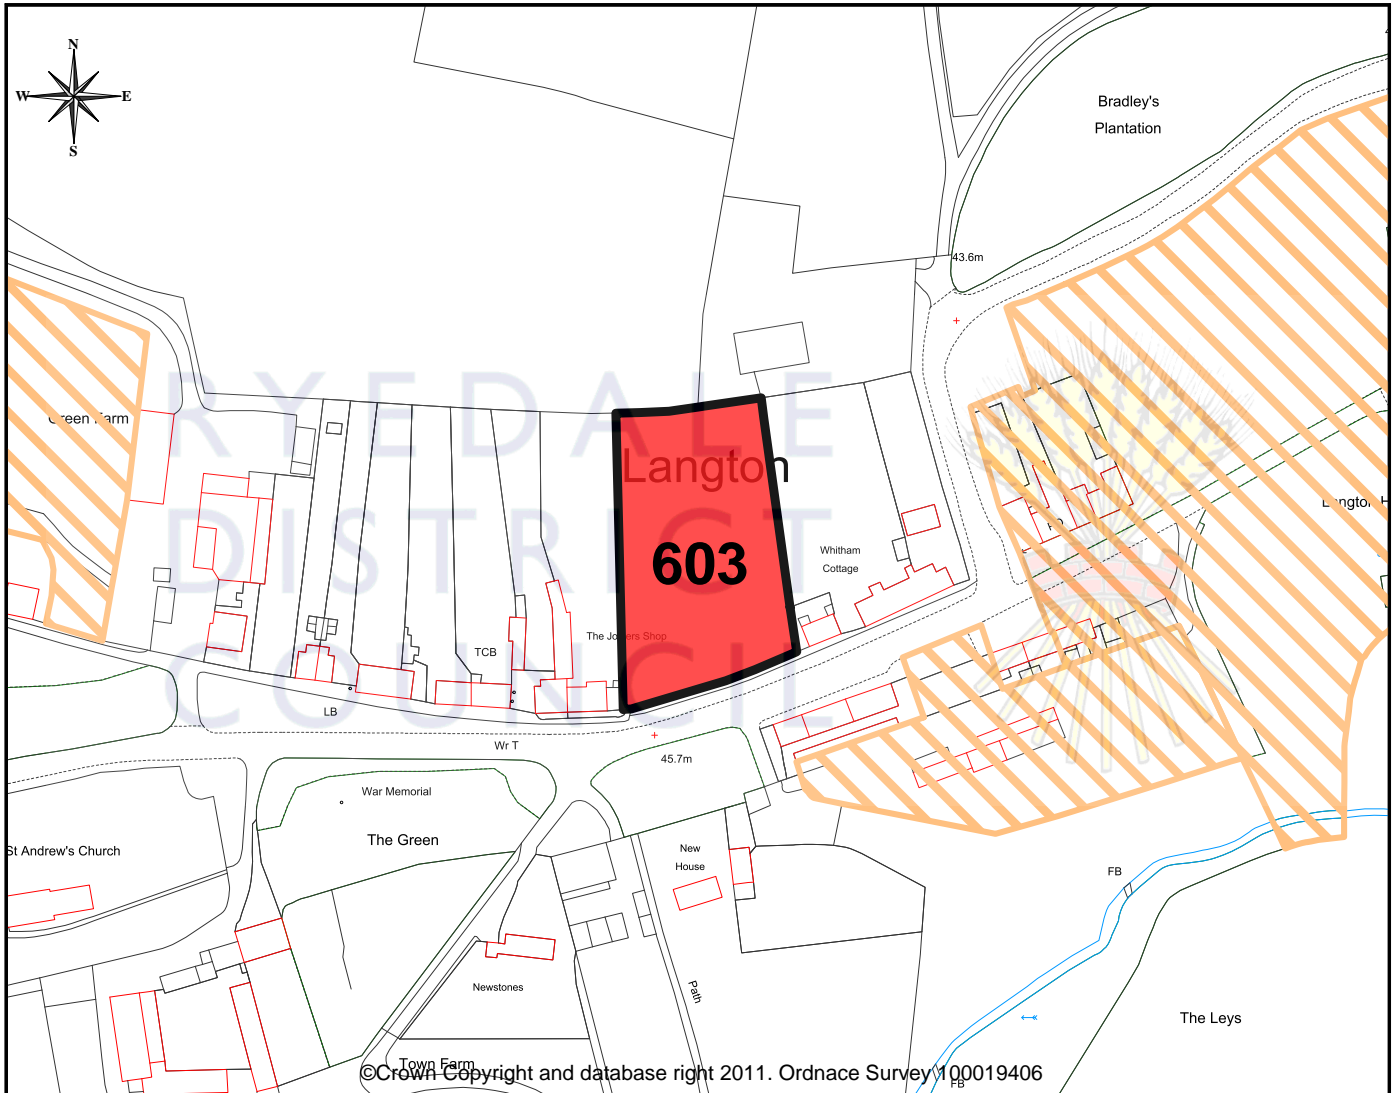

Langton

Site No. 603

RYEDALE
DISTRICT
COUNCIL

© Crown Copyright and database right 2011. Ordnance Survey 100019406

1 : 2000

OS Map Key:

- Submitted Site
- Other Submitted Sites

Site Information

Parish:	Langton
Site No:	603
Address:	Land Between Wray Cottage and Reading Room Cottage, Main Street
Proposed Use:	Residential
Area:	0.31 Ha
Owner/Agent:	Ms D Baines on behalf of The Langton Estate