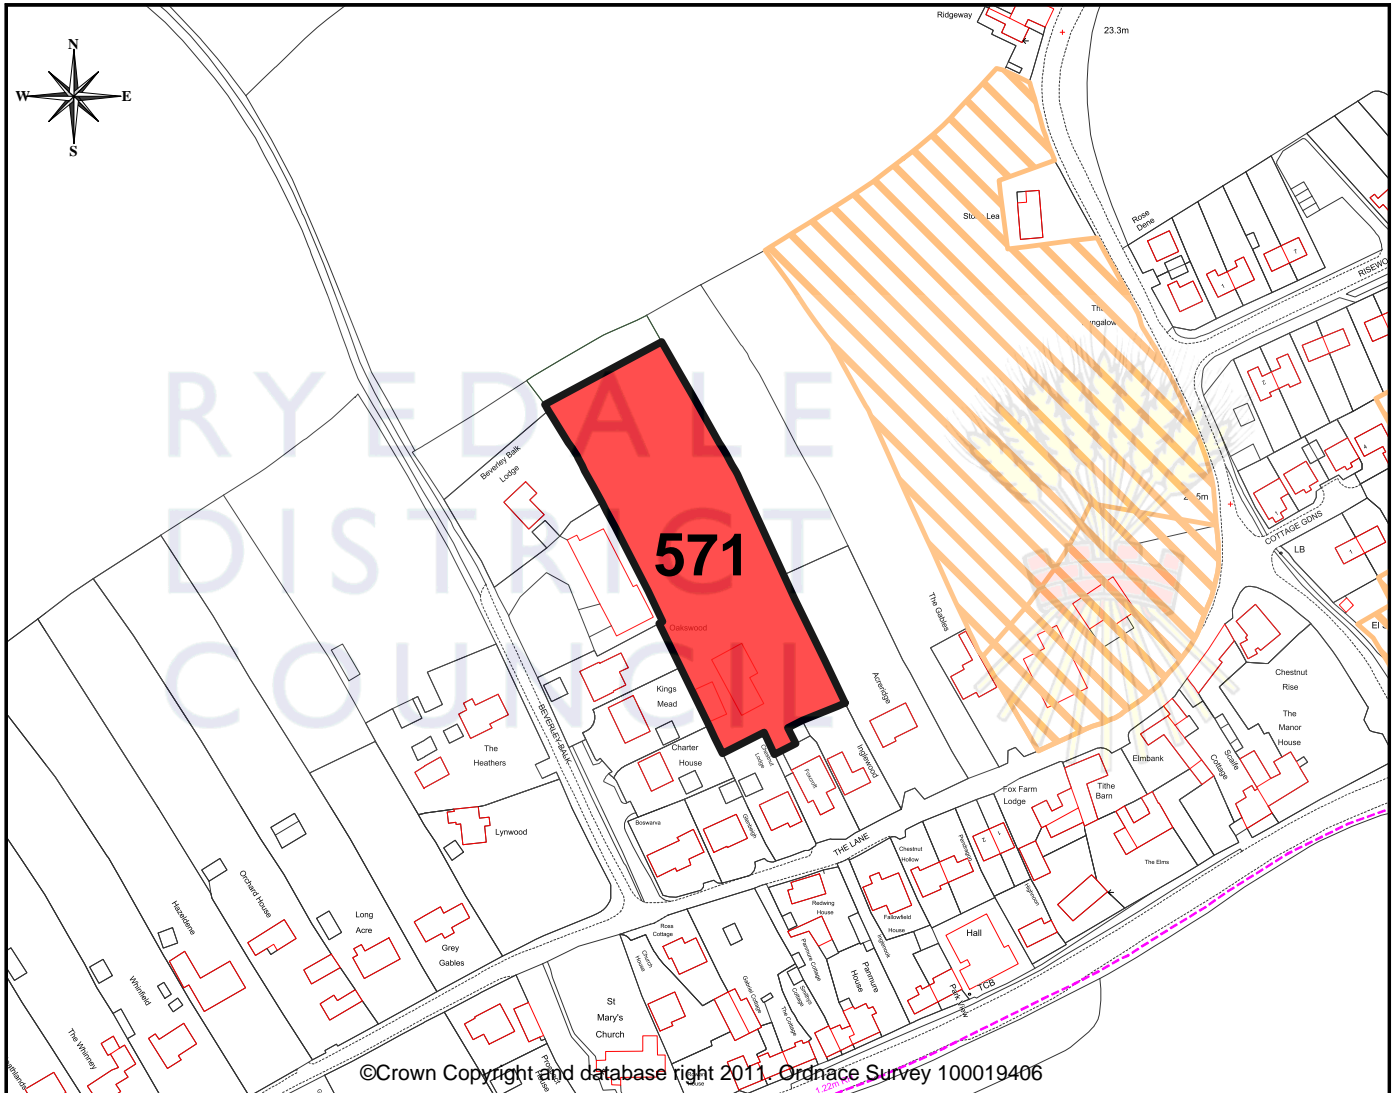

Gate Helmsley

Site No. 571

RYEDALE
DISTRICT
COUNCIL

1 : 2500

OS Map Key:

- Submitted Site
- Other Submitted Sites

Site Information

Parish:	Gate Helmsley
Site No:	571
Address:	Land North of The Lane & East of Beverley Balk
Proposed Use:	Leisure/Tourism
Area:	0.58 Ha
Owner/Agent:	J Marley