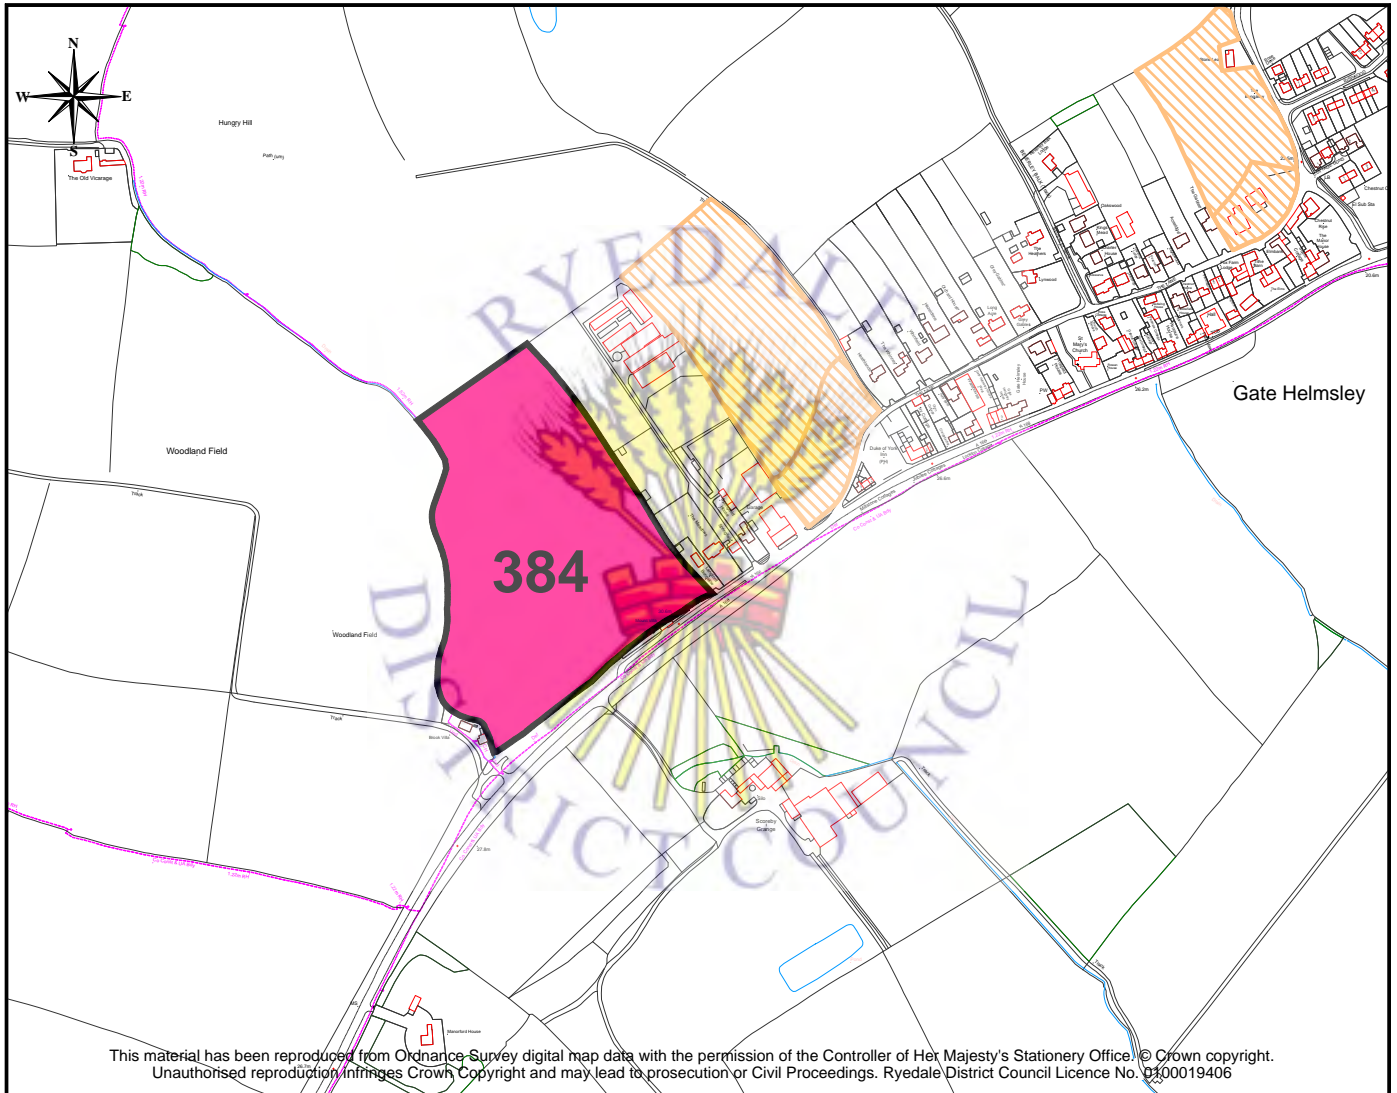

Gate Helmsley

Site No. 384

1 : 7000

OS Map Key:

- Submitted Site
- Other Submitted Sites

Site Information

Parish:	Gate Helmsley
Site No:	384
Address:	Land North of A166 and West of Springfield Farm and Langford Garage
Proposed Use:	Leisure / Tourism
Area:	5.67 Ha
Owner/Agent:	Anthony Oldale Associates