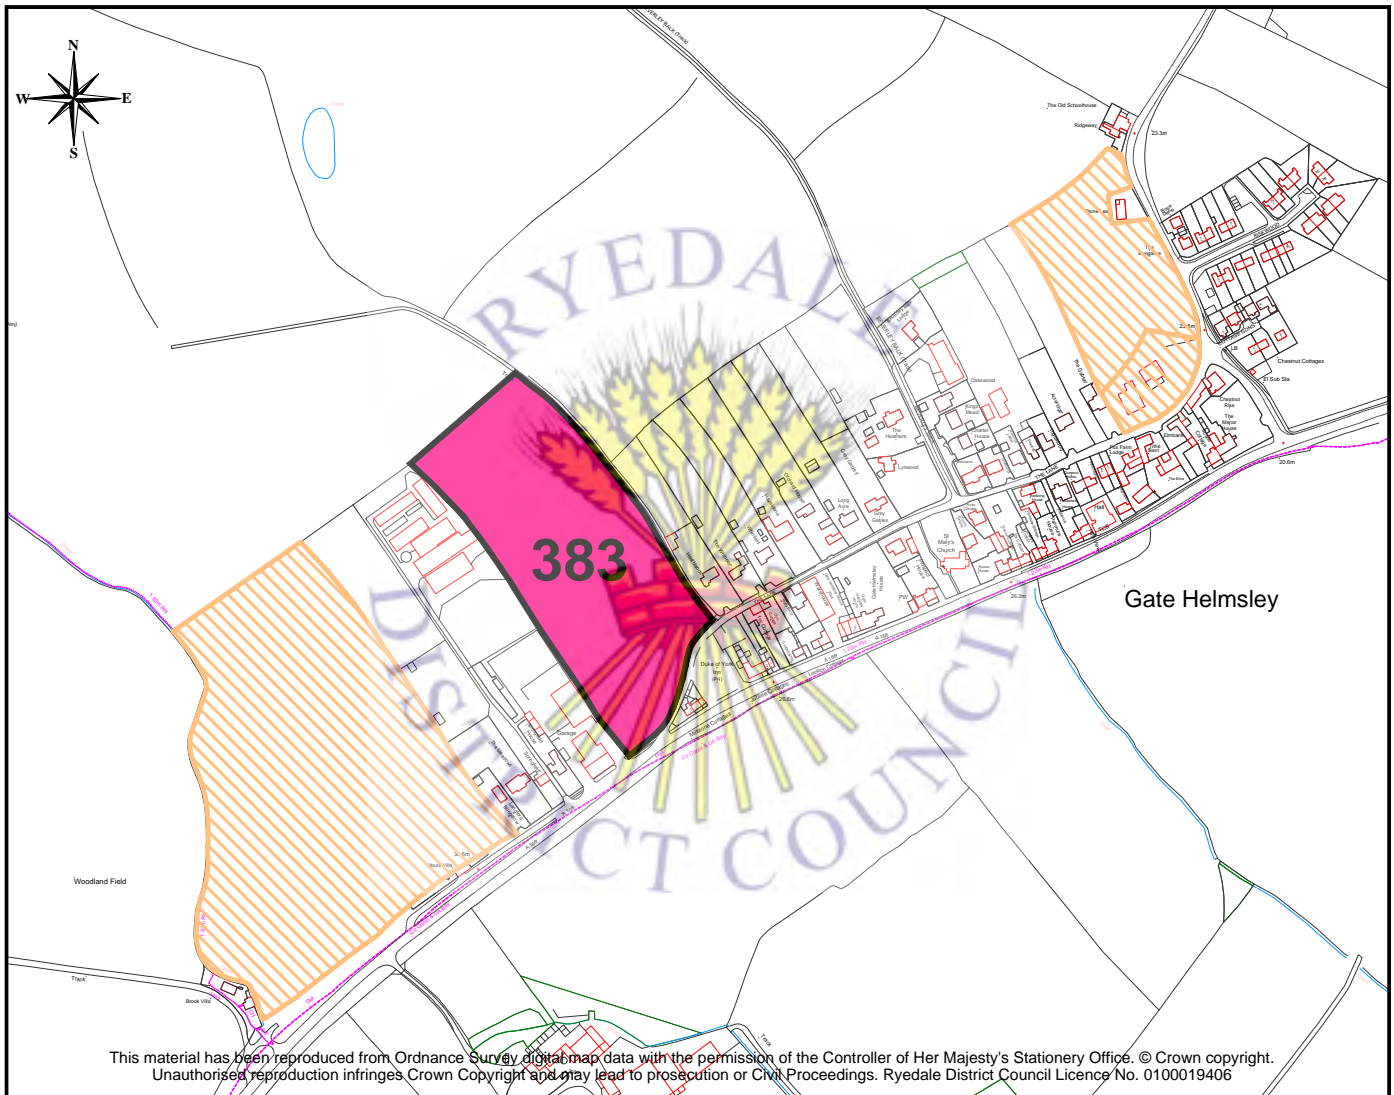

Gate Helmsley

Site No. 383

1 : 6000

OS Map Key:

- Submitted Site
- Other Submitted Sites

Site Information

Parish:	Gate Helmsley
Site No:	383
Address:	Land North of the Lane and East of Springfield Farm and Langford Garage
Proposed Use:	Residential
Area:	3.19 Ha
Owner/Agent:	Anthony Oldale Associates